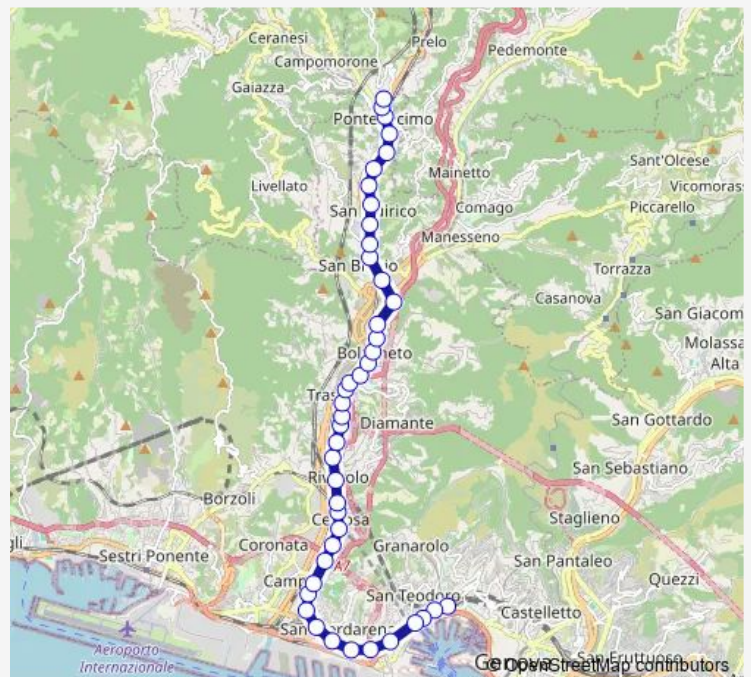

Thursday 05:27-20:12

Friday 05:27-20:12

Saturday 05:27-20:10

Sunday 05:27-20:12

Route info

Direction: Gallino/Capolinea

Stops: 44

Trip Duration: 0 hour 38 min