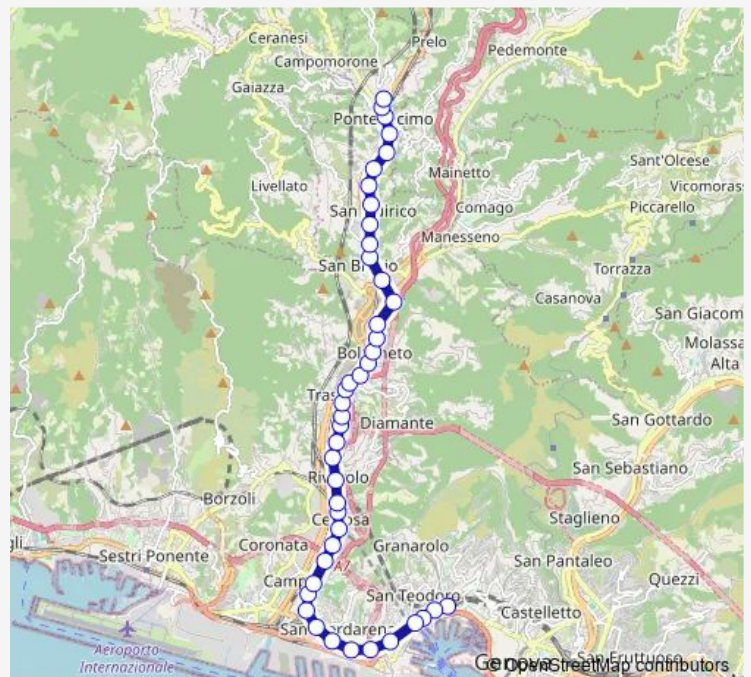

### Route schedule

Gallino/Capolinea — Fanti D'Italia/Principe Fs

Monday 05:27-20:12

Tuesday 05:27-20:12

Wednesday 05:27-20:12

Thursday 05:27-20:12

Friday 05:27-20:12

Saturday 05:27-20:10

### Route info

Direction: Gallino/Capolinea

Stops: 44

Trip Duration: 0 hour 54 min

7 — V. Fanti D'Italia - V.Brin - V. Gallino (Pontex)

Rivarolo 1/Teglia

Rivarolo 2/Centro Commerciale

Rivarolo 3/Lanza