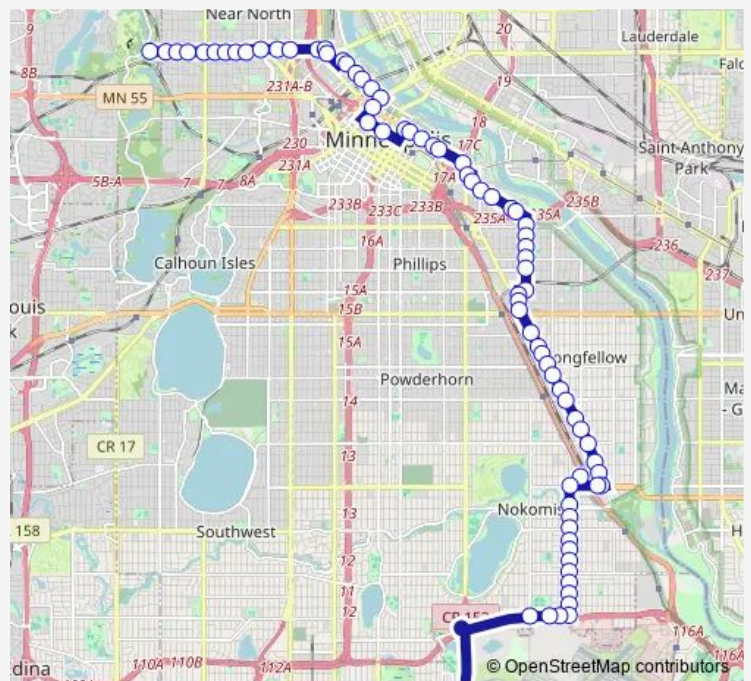

Plymouth Ave & Bryant Ave N

Plymouth Ave & Lyndale Ave N

Plymouth Ave & Washington Ave

Plymouth Ave N & 2nd St N

2nd St N & 10th Ave N

8th Ave N & 1st St N

1st St N & #706

1st St N & #515

1st St N & 4th Ave N

1st St N & 2nd Ave N

1st St N & Hennepin Ave

Route schedule

Plymouth Ave & Theo Wirth Pkwy — 66th St E & Cedar Ave S

Monday 04:43-22:49

Tuesday 04:43-22:49

Wednesday 04:43-22:49

Thursday 04:43-22:49

Friday 04:43-22:49

Saturday 05:41-22:53

Sunday 06:39-22:53

Route info

Direction: Plymouth Ave & Theo Wirth Pkwy

Stops: 76

Trip Duration: 1 hour 1 min

Hennepin Ave & Washington Ave N

4th St S & Nicollet Mall

4th St S & 2nd Ave / 3rd Ave S

5th Ave S & Washington Ave S

Washington Ave S & Portland Ave

Washington Ave S & Chicago Ave S

Washington Ave S & 10th Ave S