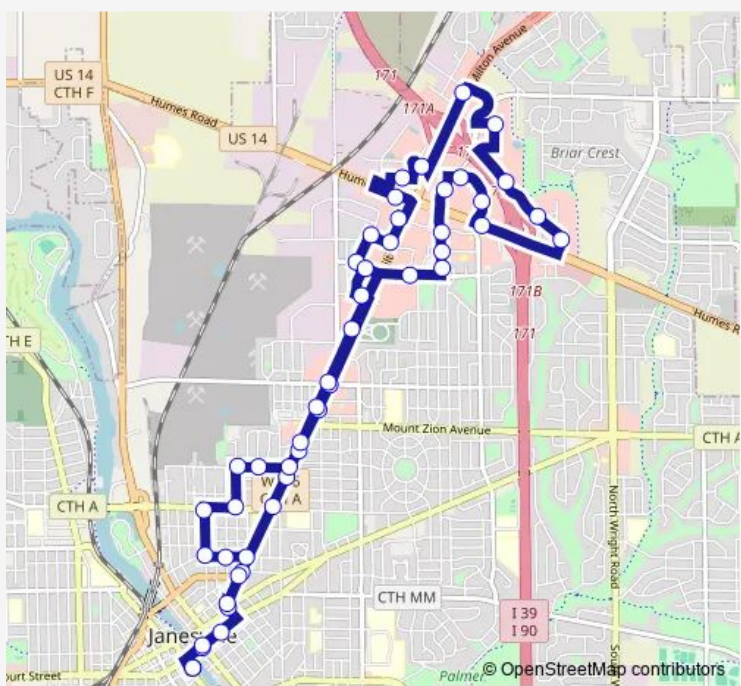

## Bus 7 Nightside Milton

[Go to website](#)

**Direction**  
 Downtown Transfer Center — Downtown Transfer Center  
 49 stops  
[Open route schedule](#)

- Downtown Transfer Center
- E Court / S Main
- E Court / Parker Pl (Courthouse)
- S Atwood / E Milwaukee
- Milton / E Centerway
- Milton / E Memorial
- Milton / Bennett
- Milton / Elida
- Milton / Creston Park
- Milton / Black Bridge
- Refset Dr Temporary
- Woodlane Temporary
- Holiday / Liberty
- N Lexington / Holiday
- N Lexington / Liberty
- N Lexington (Hy-Vee/Woodman's)
- Festival Foods
- Morse / Ryan
- N Pontiac (Van Galder Bus Terminal)
- Humes / N Pontiac (Mcdonalds)
- Deerfield (Pine Tree Plaza south)

Route schedule  
 Downtown Transfer Center — Downtown Transfer Center

Monday	18:15-21:15
Tuesday	18:15-21:15
Wednesday	18:15-21:15
Thursday	18:15-21:15
Friday	18:15-21:15
Saturday	—
Sunday	—

Route info  
 Direction: Downtown Transfer Center  
 Stops: 49  
 Trip Duration: 0 hour 55 min

7 — Nightside Milton BusMaps

Deerfield (Pine Tree Plaza)

Deerfield (Mercy Clinic North)

Wal-Mart / Sam's Club

Milton / Kettering

Morse (Menards / Arbys)

Target

Slumberland

Glen / Milton

Milton / E Centerway

Milton / N Atwood

E Court St Temporary Stop

Downtown Transfer Center

7 Bus time schedules and route maps are available in an offline PDF at [busmaps.com](https://busmaps.com). Use the [busmaps.com](https://busmaps.com) website to see live bus times, train schedule or subway schedule, and step-by-step directions for all public transit in Janesville