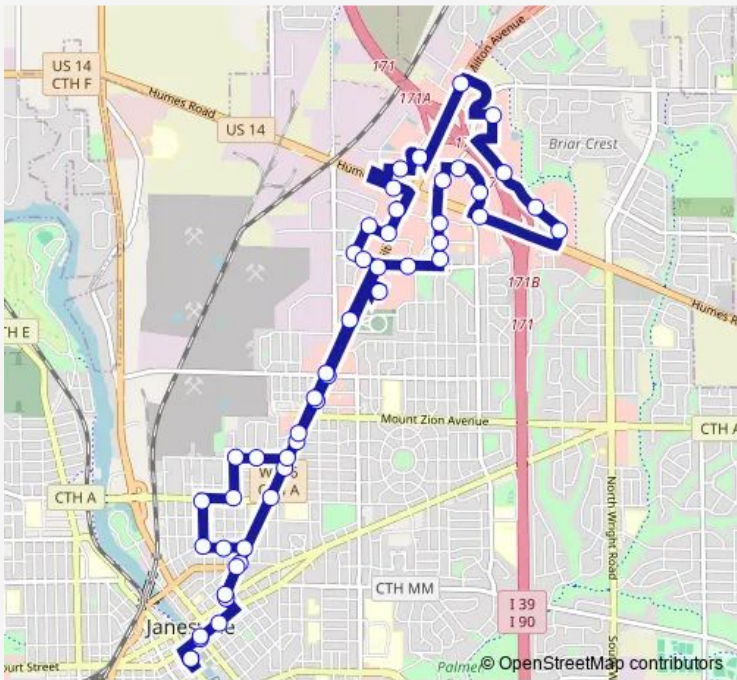

## Bus 7 Nightside Milton

[Go to website](#)

**Direction**  
 Downtown Transfer Center — Downtown Transfer Center  
 49 stops  
[Open route schedule](#)

- Downtown Transfer Center
- E Court / S Main
- E Court / Parker Pl (Courthouse)
- S Atwood / E Milwaukee
- Milton / E Centerway
- Milton / E Memorial
- Milton / Bennett
- Milton / Elida
- Milton / Creston Park
- Milton / Black Bridge
- Janesville Mall / Uptown Janesville
- Milton / Holiday
- Holiday / Liberty
- N Lexington / Holiday
- N Lexington / Liberty
- N Lexington (Hy-Vee/Woodman's)
- Festival Foods
- Morse / Ryan
- N Pontiac (Van Galder Bus Terminal)
- Humes / N Pontiac (Mcdonalds)
- Deerfield (Pine Tree Plaza south)

Route schedule  
 Downtown Transfer Center — Downtown Transfer Center

Monday	18:15-21:15
Tuesday	18:15-21:15
Wednesday	18:15-21:15
Thursday	18:15-21:15
Friday	18:15-21:15
Saturday	—
Sunday	—

Route info  
 Direction: Downtown Transfer Center  
 Stops: 49  
 Trip Duration: 0 hour 55 min

7 — Nightside Milton BusMaps

Deerfield (Pine Tree Plaza)

Deerfield (Mercy Clinic North)

Wal-Mart / Sam's Club

Milton / Kettering

Morse (Menards / Arbys)

Target

Slumberland

Glen / Milton

Milton / E Centerway

Milton / N Atwood

E Court St Temporary Stop

Downtown Transfer Center

7 Bus time schedules and route maps are available in an offline PDF at [busmaps.com](https://busmaps.com). Use the [busmaps.com](https://busmaps.com) website to see live bus times, train schedule or subway schedule, and step-by-step directions for all public transit in Janesville