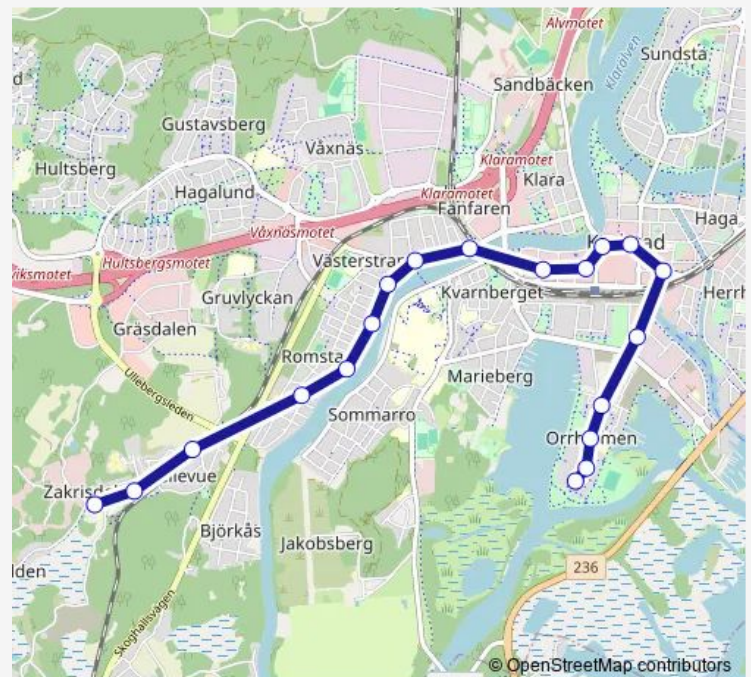

Saturday 00:31-23:46

Sunday 00:31-23:01

Route info

Direction: Karlstad, Zakrisdalsslingan

Stops: 19

Trip Duration: 0 hour 22 min

Direction

Karlstad, Orrholmsgaraget — Karlstad, Zakrisdalsslingan