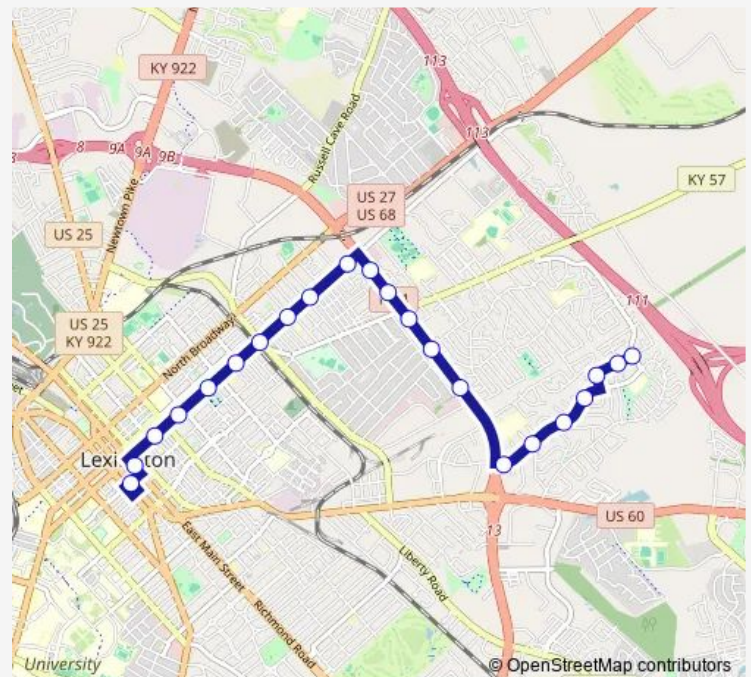

Wednesday 05:30-20:55

Thursday 05:30-20:55

Friday 05:30-20:55

Saturday 05:45-20:48

Sunday 05:45-20:50

Route info

Direction: Anniston @ Augusta

Stops: 25

Trip Duration: 0 hour 27 min

7 — North Limestone

BusMaps

North Upper @ 4th

North Upper @ Transylvania

North Upper @ 2nd

Transit Center

Direction

Transit Center — Anniston @ Augusta

22 stops

[Open route schedule](#)

Transit Center

East Main @ 137 (Fayette Cigar Store)

North Limestone @ 216 (Sayre School)

Limestone @ Fourth (Ltms)

North Limestone @ Rand

Thursday 06:05-20:25

Friday 06:05-20:25

Saturday 06:20-20:25

Sunday 06:20-20:30

Route info

Direction: Transit Center

Stops: 22

Trip Duration: 0 hour 21 min