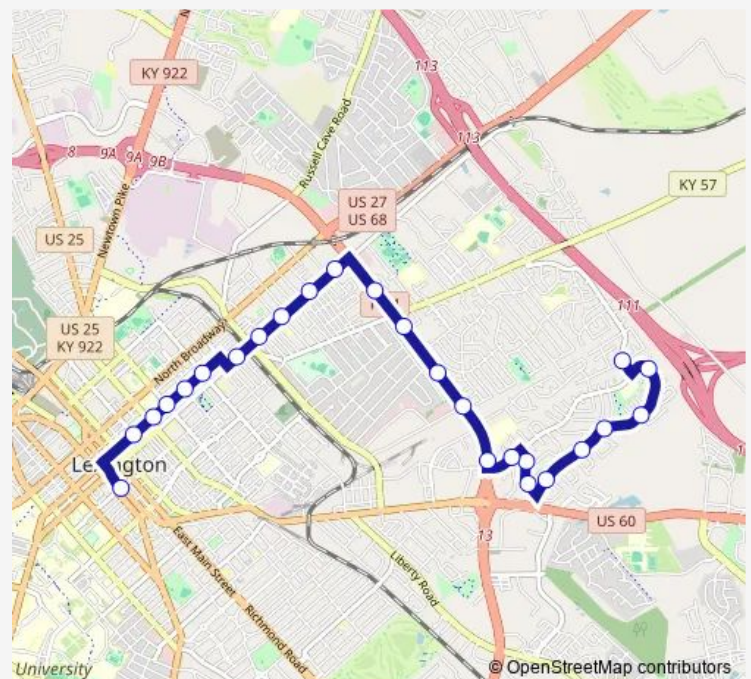

### Route schedule

Anniston @ Augusta — Transit Center

|           |             |
|-----------|-------------|
| Monday    | 05:30-20:55 |
| Tuesday   | 05:30-20:55 |
| Wednesday | 05:30-20:55 |
| Thursday  | 05:30-20:55 |
| Friday    | 05:30-20:55 |
| Saturday  | 05:45-20:48 |
| Sunday    | 05:45-20:50 |

### Route info

Direction: Anniston @ Augusta

Stops: 25

Trip Duration: 0 hour 25 min

7 — North Limestone

North Upper @ 4th

North Upper @ Transylvania

North Upper @ 2nd

Transit Center

## Direction

Transit Center — Anniston @ Augusta

22 stops

[Open route schedule](#)

Transit Center

East Main @ 137 (Fayette Cigar Store)

North Limestone @ 216 (Sayre School)

Limestone @ Fourth (Ltms)