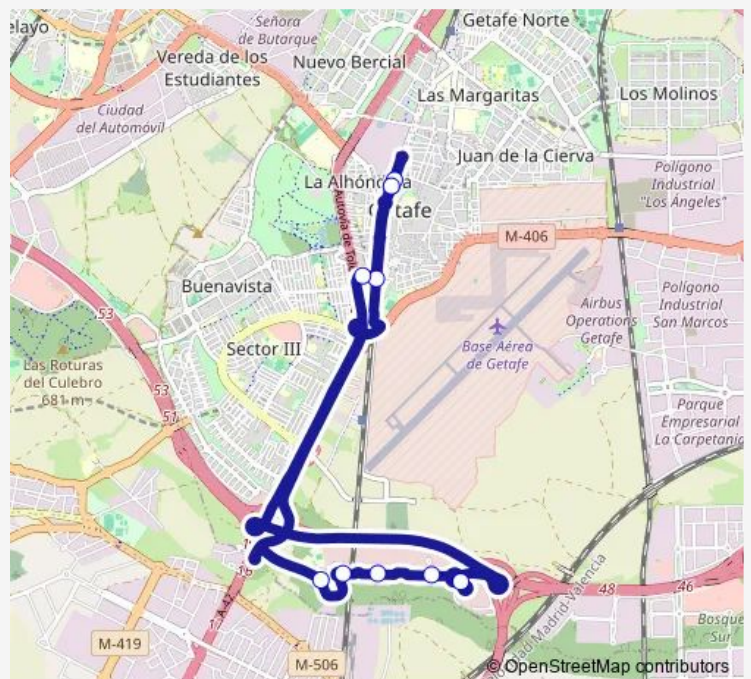

Bus 7 7 Circular Getafe Central - Tecnogetafe

[Go to website](#)

Direction

Ferrocarril-Est.Getafe Centro — Ferrocarril-Est.Getafe Centro

10 stops

[Open route schedule](#)

Ferrocarril-Est.Getafe Centro

Ferrocarril-Est.Alonso DE Mendoza

Route schedule

Ferrocarril-Est.Getafe Centro — Ferrocarril-Est.Getafe Centro

Monday 08:30-19:45

Tuesday 08:30-19:45

Wednesday 08:30-19:45

Thursday 08:30-19:45

Friday —

Saturday —

Sunday —

Route info

Direction: Ferrocarril-Est.Getafe Centro

Stops: 10

Trip Duration: 1 hour 0 min

7 Bus time schedules and route maps are available in an offline PDF at busmaps.com. Use the busmaps.com website to see live bus times, train schedule or subway schedule, and step-by-step directions for all public transit in Getafe