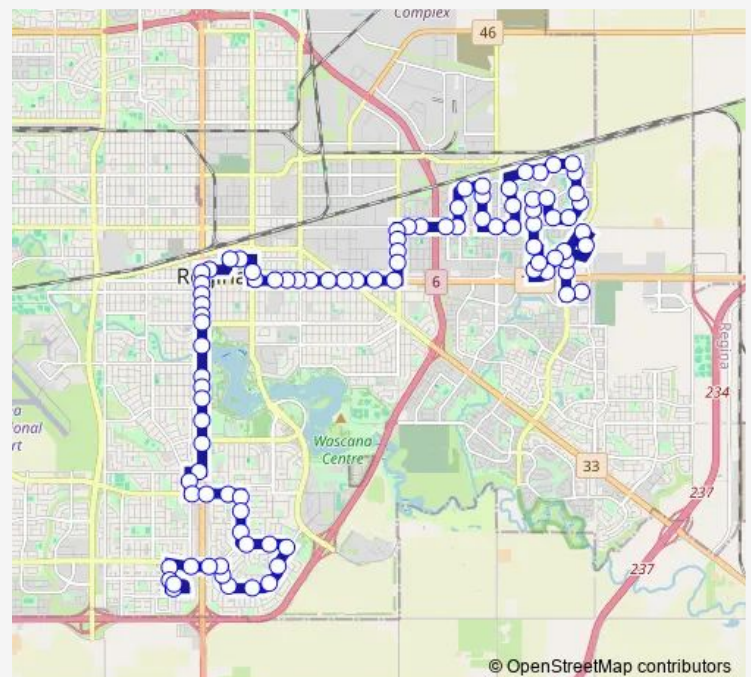

Gordon Rd @ Harbour Landing Dr (Eb)

Gordon Rd @ Lewvan Dr (Eb)

Gordon Rd @ Pasqua St (Eb)

Queen St @ Gordon Rd (Nb)

Sunset Dr @ Queen St (Eb)

Sunset Dr @ Mctavish St (Eb)

Montague St @ Sunset Dr (Nb)

Montague St @ 29th Ave (Nb)

Parliament Ave @ Montague St (Eb)

Parliament Ave @ Garnet St (Eb)

Parliament Ave @ Robinson St (Eb)

Route schedule

Southland Mall @ Plainsview Rd (Wb) — Westfair Rd @ Superstore (Wb)

Monday	05:35-23:40
Tuesday	05:35-23:40
Wednesday	05:35-23:40
Thursday	05:35-23:40
Friday	05:35-23:40
Saturday	06:03-23:40
Sunday	08:05-17:35

Route info

Direction: Southland Mall @ Plainsview Rd (Wb)

Stops: 81

Trip Duration: 1 hour 12 min

7 — Glencairn - Whitmore

Rae St @ Golden Mile (Nb)

Argyle Rd @ 25th Ave (Nb)

Argyle Rd @ 24th Ave (Nb)

91 stops

[Open route schedule](#)

Westfair Rd @ Superstore (Wb)

Prince Of Wales Dr @ Westfair Rd (Nb)

Prince Of Wales Dr @ Victoria Ave (Nb)

Prince Of Wales Dr @ Eastgate Dr (Nb)

Dewdney Ave @ Prince Of Wales Dr (Eb)