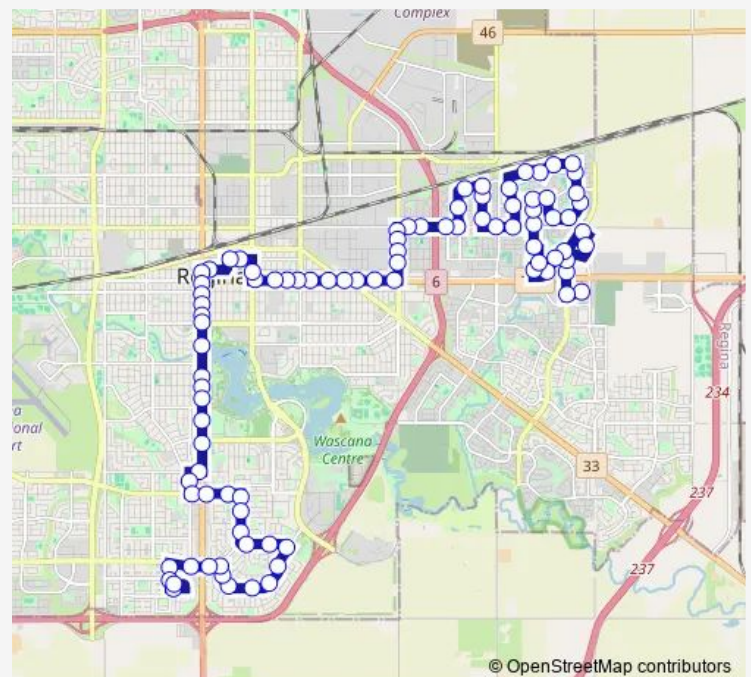

Parliament Ave @ Montague St (Eb)

Parliament Ave @ Garnet St (Eb)

Parliament Ave @ Robinson St (Eb)

Route schedule

Southland Mall @ Plainsview Rd (Wb) — Westfair Rd @ Superstore (Wb)

Monday 05:35-01:40⁺¹

Tuesday 05:35-01:40⁺¹

Wednesday 05:35-01:40⁺¹

Thursday 05:35-01:40⁺¹

Friday 05:35-01:40⁺¹

Saturday 06:03-23:40

Sunday 08:05-17:35

Route info

Direction: Southland Mall @ Plainsview Rd (Wb)

Stops: 81

Trip Duration: 1 hour 5 min

7 — Glencairn - Whitmore

Rae St @ Golden Mile (Nb)

Argyle Rd @ 25th Ave (Nb)

Argyle Rd @ 24th Ave (Nb)

Argyle Rd @ Lakeview Ave (Nb)

Argyle Rd @ Assiniboine Ave (Nb)

Argyle Rd @ Westgate Ave (Nb)

Sunday 07:45-17:45

Route info

Direction: Westfair Rd @ Superstore (Wb)

Stops: 91

Trip Duration: 1 hour 2 min

Graham Rd @ Hartman Cr (Wb)

Graham Rd @ Hall Ave (Sb)

Bentley Dr @ 7th Ave E (Sb)