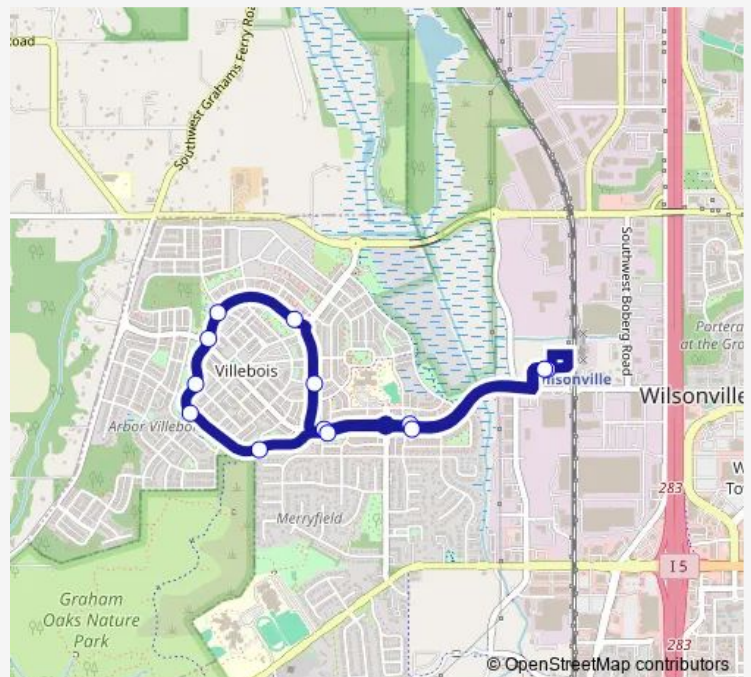

Barber Street @ San Miguel

Costa Circle @ Davos

Costa Circle @ Villebois

Edelweiss Park

Costa Circle @ Barber

Villebois Community Center

Sofia Park

Costa Circle @ Charlotte

Barber Street @ San Miguel

Barber Street @ Serenity

Wilsonville Transit Center Temp Bay 4 drop off

Route schedule

Wilsonville Transit Center Temp Bay 4 — Wilsonville Transit Center Temp Bay 4 drop off

Monday	05:50-19:50
Tuesday	05:50-19:50
Wednesday	05:50-19:50
Thursday	05:50-19:50
Friday	05:50-19:50
Saturday	—
Sunday	—

Route info

Direction: Wilsonville Transit Center Temp Bay 4

Stops: 13

Trip Duration: 0 hour 9 min

Direction

Wilsonville Transit Center Temp Bay 4 — Wilsonville Transit Center Temp Bay 4 drop off

16 stops

[Open route schedule](#)

Thursday 06:01-19:14

Friday 06:01-19:14

Saturday —

Sunday —

Route info

Direction: Wilsonville Transit Center Temp Bay 4

Stops: 16

Trip Duration: 0 hour 15 min