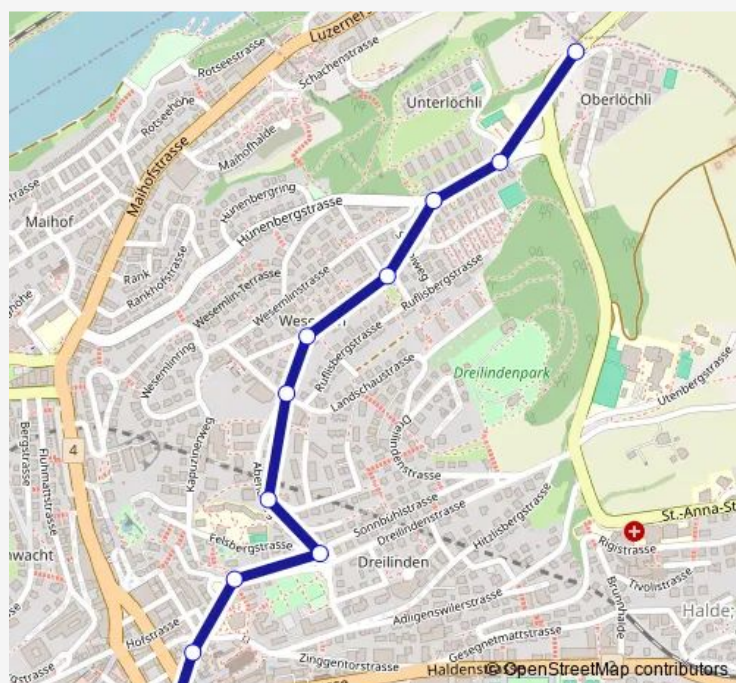

### Route info

Direction: Luzern, Unterlöchli

Stops: 11

Trip Duration: 0 hour 7 min

## Direction

Luzern, Unterlöchli — Luzern, Luzernerhof

11 stops

[Open route schedule](#)

Luzern, Unterlöchli

Luzern, Schulhaus Unterlöchli

Luzern, Gartenheim

Luzern, Zwysigplatz

## Route info

Direction: Luzern, Unterlöchli

Stops: 11

Trip Duration: 0 hour 9 min

## Route info

Direction: Luzern, Unterlöchli

Stops: 11

Trip Duration: 0 hour 8 min

7 Bus time schedules and route maps are available in an offline PDF at [busmaps.com](https://busmaps.com). Use the [busmaps.com](https://busmaps.com) website to see live bus times, train schedule or subway schedule, and step-by-step directions for all public transit in Luzern