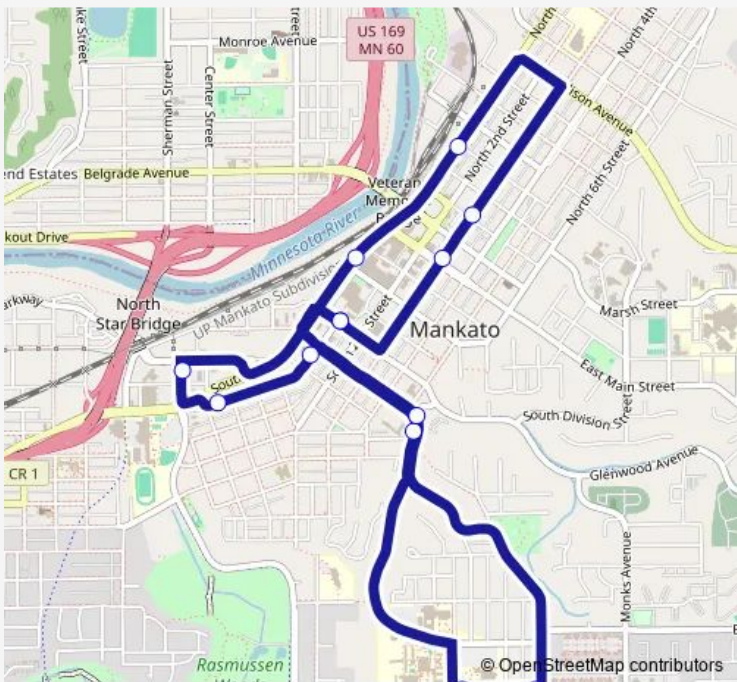

## Bus 7

[Go to website](#)

**Direction**  
Cherry St — Cherry St

13 stops

[Open route schedule](#)

- Cherry St
- Ramsey St
- MSU - Nelson Hall
- MSU - Maywood Ave & Warren St
- Cherry Ridge Apts - Highland Ave
- Warren St & Front St
- Echo Food Shelf
- Sinclair Flats
- Mayo Clinic Health System Event Center
- Old Town
- N Broad St & E Plum St
- Mankato Post Office
- Cherry St

Route schedule  
Cherry St — Cherry St

Monday	08:35-20:05
Tuesday	08:35-20:05
Wednesday	08:35-20:05
Thursday	08:35-20:05
Friday	08:35-20:05
Saturday	—
Sunday	—

Route info

Direction: Cherry St

Stops: 13

Trip Duration: 0 hour 26 min

7 Bus time schedules and route maps are available in an offline PDF at [busmaps.com](https://busmaps.com). Use the [busmaps.com](https://busmaps.com) website to see live bus times, train schedule or subway schedule, and step-by-step directions for all public transit in Mankato