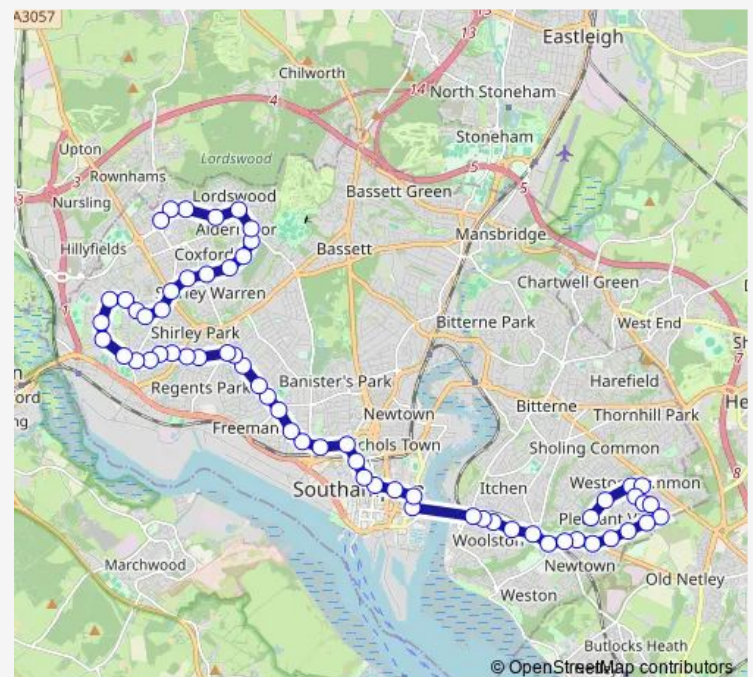

Itchen Bridge West

### Route schedule

Butts Road Tesco — Turning Circle

Monday 08:28-17:28

Tuesday —

Wednesday —

Thursday 08:28-17:28

Friday 08:28-17:28

Saturday —

### Route info

Direction: Butts Road Tesco

Stops: 57

Trip Duration: 1 hour 2 min

7 — Lords Hill - Southampton City Centre - Sholing

Anglesea Terrace

City College

Hoglands Park