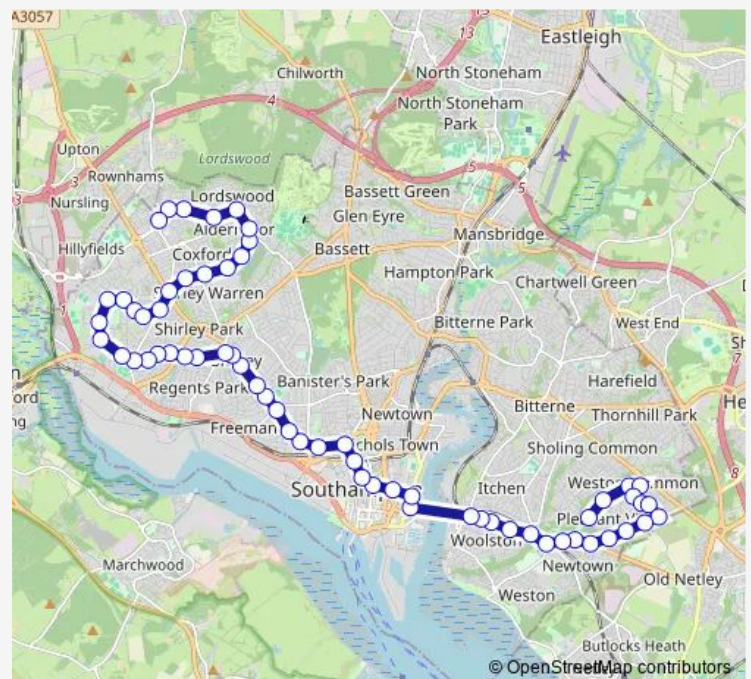

St Patricks Church

Bridge Link Road

Itchen Bridge West

Route schedule

Butts Road Tesco — Turning Circle

Monday 08:28-17:28

Tuesday —

Wednesday —

Thursday 08:28-17:28

Friday 08:28-17:28

Saturday —

Sunday 08:28-17:28

Route info

Direction: Butts Road Tesco

Stops: 57

Trip Duration: 1 hour 2 min

7 — Lords Hill - Southampton City Centre - Sholing

Anglesea Terrace

City College

Hoglands Park

Vincent's Walk

Above Bar

Art Gallery

Central Station