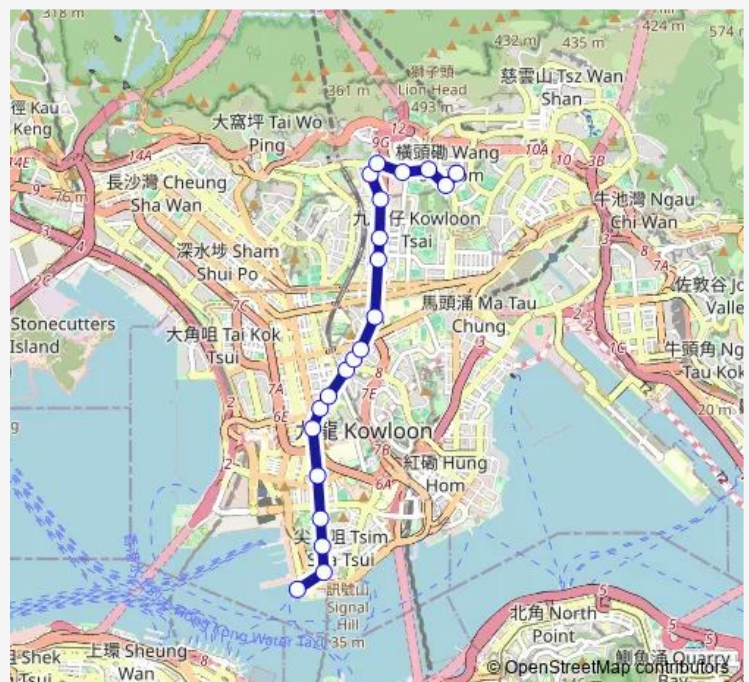

Route schedule

[Ctb] LOK FU Estate[[Kmb+Ctb] LOK FU BUS Terminus/
Lok FU Estate[[Kmb] LOK FU BUS Terminus — [Ctb] Tsim SHA Tsui (Star Ferry)[[Kmb] Star Ferry

| | |
|-----------|-------------|
| Monday | 05:30-20:40 |
| Tuesday | 05:30-20:40 |
| Wednesday | 05:30-20:40 |
| Thursday | 05:30-20:40 |
| Friday | 05:30-20:40 |
| Saturday | 05:30-21:10 |
| Sunday | 05:30-22:10 |

Route info

Direction: [Ctb] LOK FU Estate[[Kmb+Ctb] LOK FU BUS Terminus/
Lok FU Estate[[Kmb] LOK FU BUS Terminus

Stops: 22

Trip Duration: 0 hour 34 min

7 — Star Ferry - LOK Fu

[Ctb] HO MAN TIN Street, Waterloo Road[[Kmb+Ctb]
HO MAN TIN Street/
Ho MAN TIN Street, Waterloo
Road[[Kmb] HO MAN TIN Street