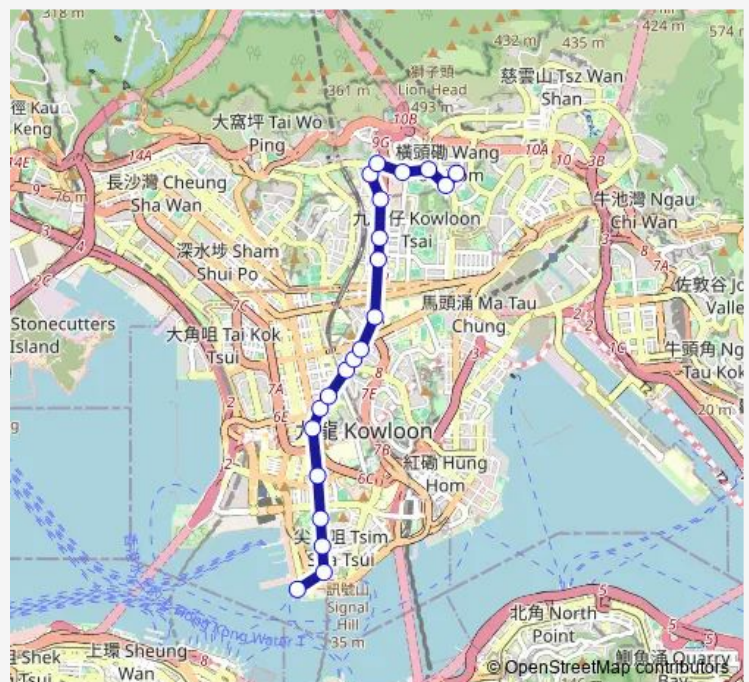

[Ctb] Kowloon Tong Club, Waterloo Road[[Kmb] Kowloon Tong Club

[Kmb] Kowloon Hospital

[Ctb] MAN KEE Mansion, Waterloo Road[[Kmb+Ctb] MAN KEE Mansion/<Br>Man KEE Mansion, Waterloo Road[[Kmb] MAN KEE Mansion

### Route schedule

[Ctb] LOK FU Estate[[Kmb+Ctb] LOK FU BUS Terminus/<Br>Lok FU Estate[[Kmb] LOK FU BUS Terminus — [Ctb] Tsim SHA Tsui (Star Ferry)[[Kmb] Star Ferry

Monday	05:30-20:40
Tuesday	05:30-20:40
Wednesday	05:30-20:40
Thursday	05:30-20:40
Friday	05:30-20:40
Saturday	05:30-21:10
Sunday	05:30-22:10

### Route info

Direction: [Ctb] LOK FU Estate[[Kmb+Ctb] LOK FU BUS Terminus/<Br>Lok FU Estate[[Kmb] LOK FU BUS Terminus

Stops: 22

Trip Duration: 0 hour 36 min

[Ctb] HO MAN TIN Street, Waterloo Road[[Kmb+Ctb]  
HO MAN TIN Street/<Br>Ho MAN TIN Street, Waterloo  
Road[[Kmb] HO MAN TIN Street