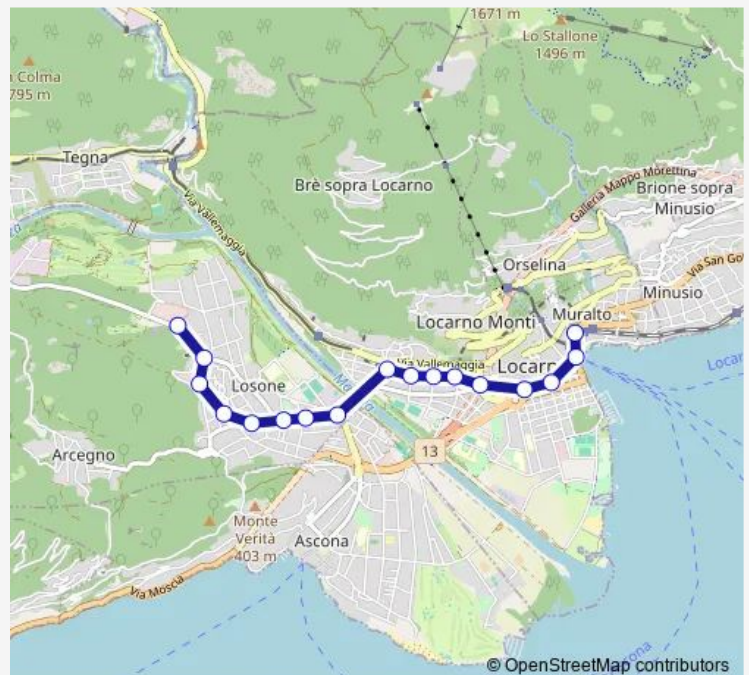

Route info

Direction: Locarno, Piazza Stazione

Stops: 17

Trip Duration: 0 hour 19 min

7 — B 7

BusMaps

Direction

Losone, Caserma — Locarno, Piazza Stazione

17 stops

[Open route schedule](#)

Losone, Caserma

Losone, Arbigo

Losone, Canaa

Losone, Municipio

Losone, Posta

Losone, Agricola

Thursday 05:30

Friday 05:30

Saturday —

Sunday —

Route info

Direction: Losone, Caserma

Stops: 17

Trip Duration: 0 hour 23 min

Direction

Losone, Caserma — Locarno, Piazza Stazione

17 stops

[Open route schedule](#)

Losone, Caserma

Losone, Arbigo

Losone, Canaa

Losone, Municipio