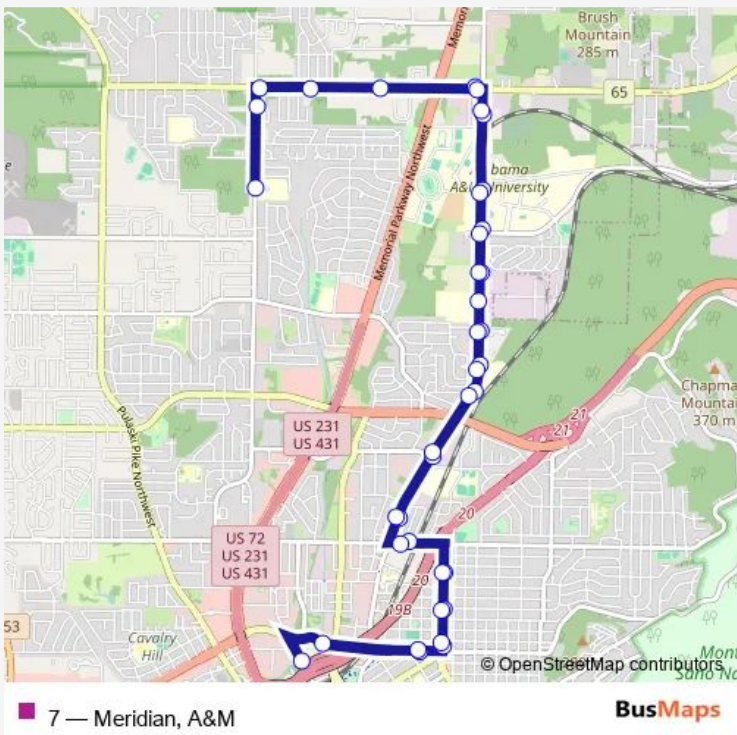

Bus 7 Meridian, A&M

[Go to website](#)

Direction
 New Transit Center North Exit — New Transit Center South Exit

38 stops

[Open route schedule](#)

- New Transit Center North Exit
- Pratt at Schiffman Eb
- Andrew Jackson at Ward Nb
- Andrew Jackson at O'Shaughnessy Nb
- Andrew Jackson at Dollar General
- Oakwood at Levert
- Meridian at Dollar General Nb
- Meridian at Max Luther Nb
- Meridian at Baxter Nb
- Meridian at MLK School
- Meridian at Olympia Gardens Apts Nb
- Meridian at Wilkenson Nb
- Meridian at Chase Nb
- Meridian St at Alabama A&M
- Meridian at College Plaza Nb
- Winchester at Sam Wb
- Dr Richard Showers Recreation Center
- Blue Spring at Wilshire Nb
- Winchester at Valero
- Winchester at Sandia
- Winchester at Union Hill Church

Route schedule

New Transit Center North Exit — New Transit Center South Exit

Monday	06:00-20:00
Tuesday	06:00-20:00
Wednesday	06:00-20:00
Thursday	06:00-20:00
Friday	06:00-20:00
Saturday	07:00-18:00
Sunday	—

Route info

Direction: New Transit Center North Exit

Stops: 38

Trip Duration: 0 hour 50 min

Winchester at Sam Eb

Meridian at College Plaza Sb

Meridian St at Holloway

Meridian at Chase Sb

Andrew Jackson at Andrew Jackson Baptist Church

Andrew Jackson at O'Shaughnessy Sb

Andrew Jackson at Ward Sb

Pratt at Schiffman Wb

New Transit Center South Exit

7 Bus time schedules and route maps are available in an offline PDF at busmaps.com. Use the busmaps.com website to see live bus times, train schedule or subway schedule, and step-by-step directions for all public transit in