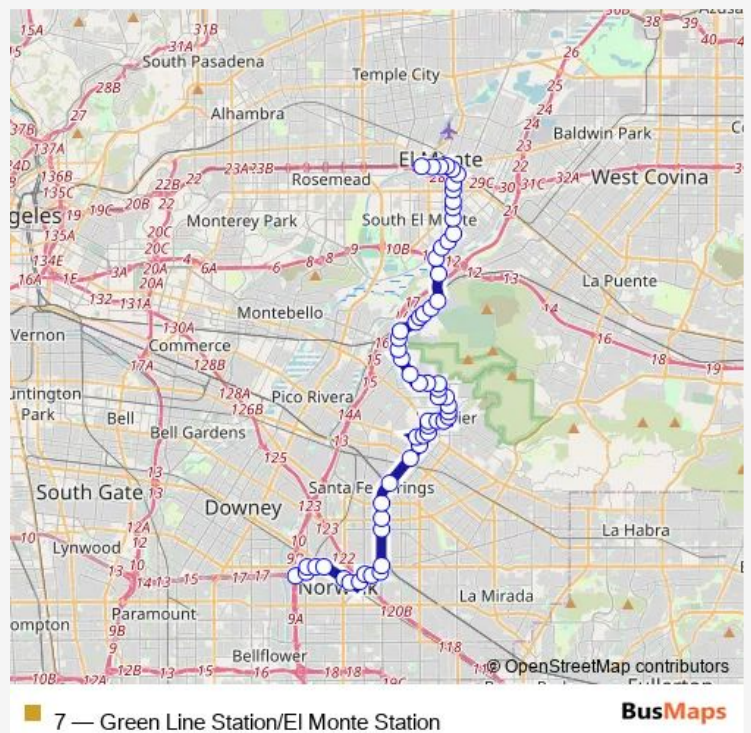

Bus 7 Green Line Station/El Monte Station

Go to website

Direction

El Monte Station - Lower Bay 6 — Norwalk Green Line Station

59 stops

[Open route schedule](#)

- El Monte Station - Lower Bay 6
- Ramona Boulevard and Santa Anita Avenue
- Ramona Boulevard and Lexington Avenue
- Ramona Boulevard and Tyler Avenue
- Ramona Boulevard and Valley Boulevard
- Valley Boulevard and Johnson Avenue
- Valley Boulevard and Peck Road
- Peck Road and Meeker Avenue
- Peck Road and Garvey Avenue
- Peck Road/Elliott
- Peck Road and Mountain View Road
- Peck Road and Fineview Street
- Rush Street and Durfee Avenue
- Durfee Avenue and Thienes Avenue
- Durfee Avenue and Michael Hunt Drive
- Peck Road and Durfee Avenue
- Peck Road and Rooks Road
- Rio Hondo College
- Workman Mill Road opposite Rose Hills Main Gate
- Workman Mill Road and Mission Mill Road- S/W Corner
- Workman Mill Road and Rose Hills Road- S/W Corner

Route schedule

El Monte Station - Lower Bay 6 — Norwalk Green Line Station

Monday	—
Tuesday	—
Wednesday	—
Thursday	—
Friday	—
Saturday	06:35-18:57
Sunday	—

Route info

Direction: El Monte Station - Lower Bay 6

Stops: 59

Trip Duration: 1 hour 5 min

Workman Mill Road and Pioneer Boulevard- S/W Corner

Workman Mill Road and Rose Hills Gate # 19

Workman Mill Road opposite Sierra Morena Avenue

Beverly Boulevard and Norwalk Boulevard

Beverly Boulevard and Floral Drive

Beverly Boulevard and Citrus Avenue

Beverly Boulevard and Pickering Avenue

Beverly Boulevard and Greenleaf Avenue

Greenleaf Avenue and Broadway

Hadley Street and Washington Boulevard