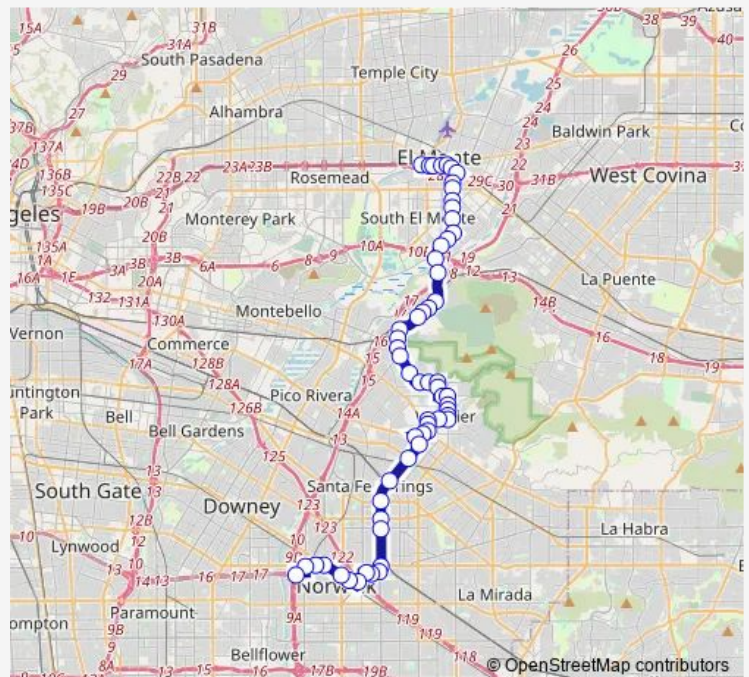

Peck Road and Rooks Road

Rio Hondo College Sw

Workman Mill Road opposite Rose Hills Ma

Workman Mill Road and Mission Mill Road-

Workman Mill Road and Rose Hills Road- S

**Route schedule**

El Monte Station - Lower Bay 3/4 — C Line Station

Monday 04:50-20:50

Tuesday 04:50-20:50

Wednesday 04:50-20:50

Thursday 04:50-20:50

Friday 04:50-20:50

Saturday 06:20-18:45

Sunday —

**Route info**

Direction: El Monte Station - Lower Bay 3/4

Stops: 59

Trip Duration: 1 hour 17 min

7 — C Line Station/El Monte Station

Workman Mill Road and Pioneer Boulevard-

Workman Mill Road and Rose Hills Gate #

Workman Mill Road opposite Sierra Morena

## Route info

Direction: C Line Station

Stops: 61

Trip Duration: 1 hour 21 min

Mar Vista Street and Washington Boulevar

Painter Avenue and Penn Street

Painter Avenue and Wardman Street

Painter Avenue and Philadelphia Street