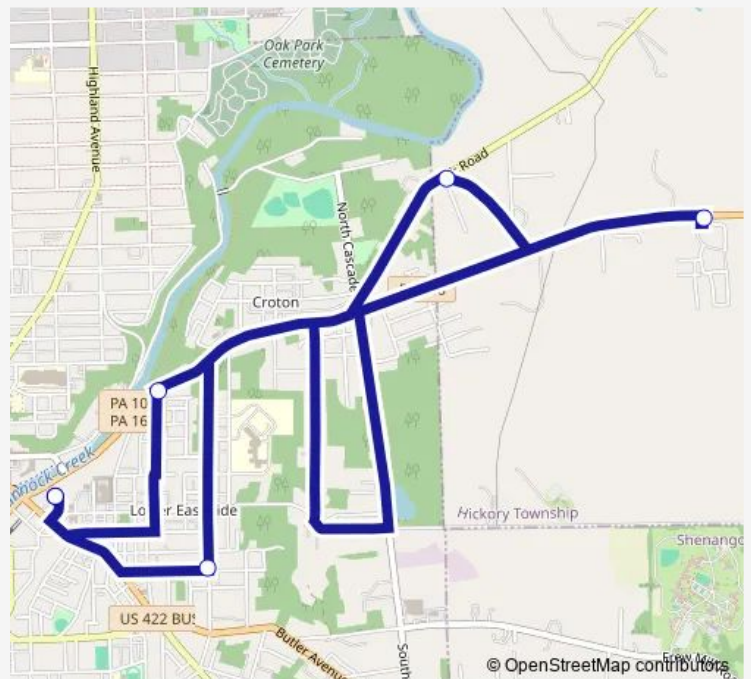

Bus 7 Croton Ave / Lower East Side

[Go to website](#)

Direction

Transfer Center — Transfer Center

6 stops

[Open route schedule](#)

Transfer Center

Crawford & Croton

Wednesday 06:15-17:15

Thursday 06:15-17:15

Friday 06:15-17:15

Saturday 10:15-17:15

Sunday —

Route info

Direction: Transfer Center

Stops: 6

Trip Duration: 0 hour 22 min

7 — Croton Ave / Lower East Side

Direction

Transfer Center — Transfer Center

7 stops

[Open route schedule](#)

Transfer Center

Crawford & Croton

Shenango Treetop

PA Office of Vocational Rehabilitation

Shenango Industrial Park

Ray St & Oak St

Transfer Center

Route schedule

Transfer Center — Transfer Center

Monday	06:45-17:45
Tuesday	06:45-17:45
Wednesday	06:45-17:45
Thursday	06:45-17:45
Friday	06:45-17:45
Saturday	09:45-16:45
Sunday	—