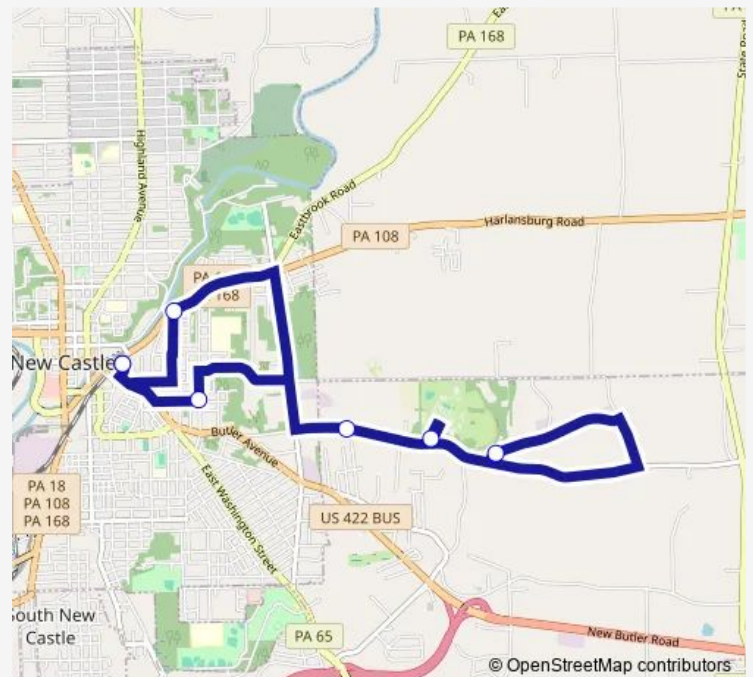

Bus 7 Croton Ave / Lower East Side

[Go to website](#)

Direction

Transfer Center — Transfer Center

6 stops

[Open route schedule](#)

Transfer Center

Crawford & Croton

Wednesday 06:15-17:15

Thursday 06:15-17:15

Friday 06:15-17:15

Saturday 10:15-17:15

Sunday —

Route info

Direction: Transfer Center

Stops: 6

Trip Duration: 0 hour 22 min

7 — Croton Ave / Lower East Side

Direction

Transfer Center — Transfer Center

7 stops

[Open route schedule](#)

Transfer Center

Crawford & Croton

Shenango Treetop

PA Office of Vocational Rehabilitation

Shenango Industrial Park

Ray St & Oak St

Transfer Center

Route schedule

Transfer Center — Transfer Center

Monday	06:45-17:45
Tuesday	06:45-17:45
Wednesday	06:45-17:45
Thursday	06:45-17:45
Friday	06:45-17:45
Saturday	09:45-16:45
Sunday	—