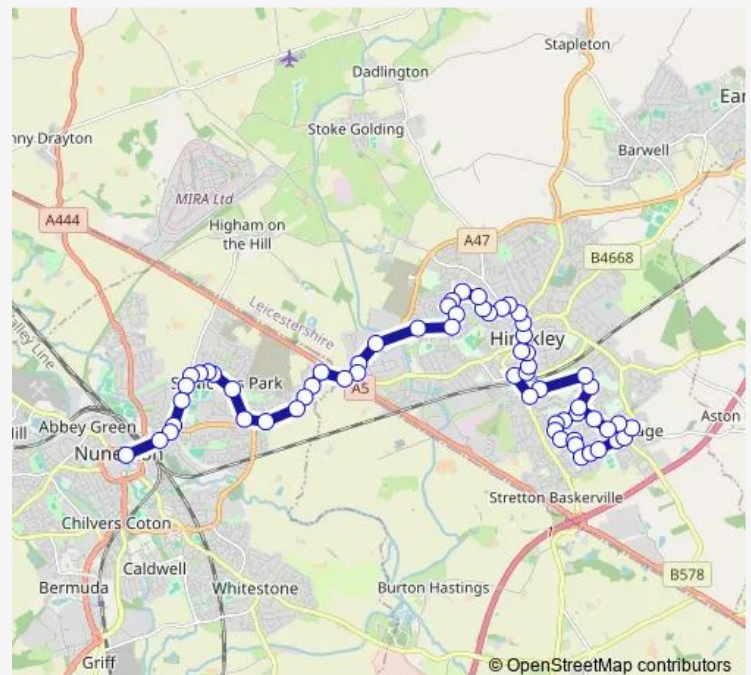

Forryan Road

Featherstone Drive

Castle Court

Route schedule

Co-operative Store — Bus Station

Monday 07:25-18:20

Tuesday 07:25-18:20

Wednesday 07:25-18:20

Thursday 07:25-18:20

Friday 07:25-18:20

Saturday 09:25-17:00

Sunday —

Route info

Direction: Co-operative Store

Stops: 61

Trip Duration: 0 hour 50 min

7 — Burbage - Hinckley - Nuneaton

Hinckley Hub

Rail Station

Springfield Road

St Mary's Road

The Crescent Bus Station

Regent Street

Atkins Building

Direction: Bus Station

Stops: 47

Trip Duration: 0 hour 40 min

Beardsen Crescent

Farneway

Sandy Crescent

Bute Close

Westray Drive