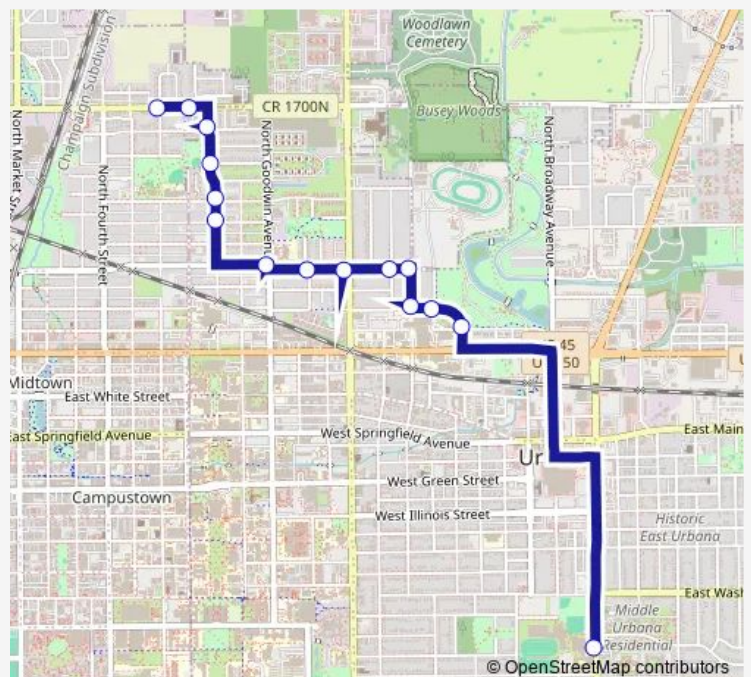

Coler & Fairview (SW Corner)

Coler & Church (NW Corner)

Church & Orchard (SW Corner)

Park & Mccullough (NW Corner)

Urbana High School

Route schedule

Sixth & Bradley (SW Corner) — Urbana High School

Monday 07:30

Tuesday 07:30

Wednesday 07:30

Thursday 07:30

Friday 07:30

Saturday —

Sunday —

Route info

Direction: Sixth & Bradley (SW Corner)

Stops: 15

Trip Duration: 0 hour 15 min

7 — Grey E Alternate

Direction

Sixth & Bradley (SW Corner) — Urbana Middle School

15 stops

[Open route schedule](#)

Sixth & Bradley (SW Corner)

Monday 08:10-08:09

Tuesday 08:10-08:09

Wednesday 08:10-08:09

Thursday 08:10-08:09

Friday 08:10-08:09

Saturday —

Sunday —

Route info