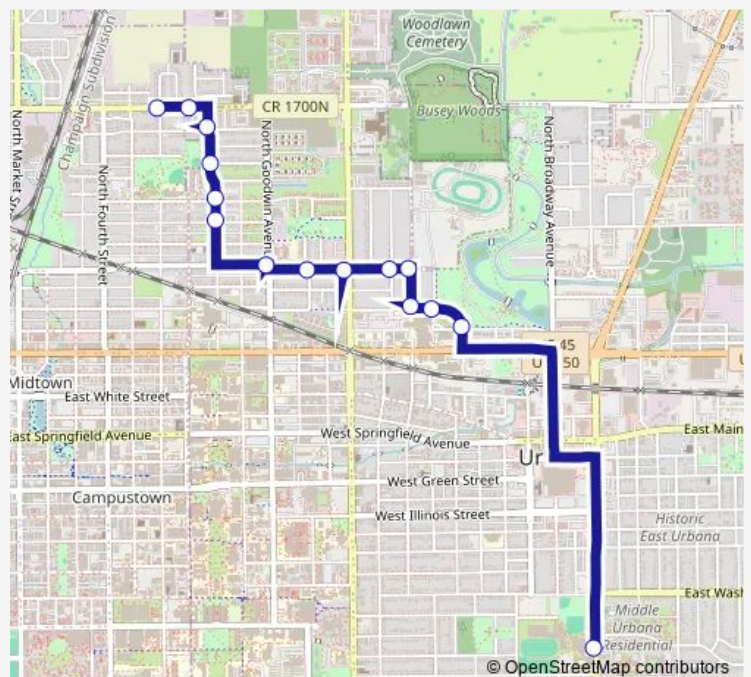

Coler & Fairview (SW Corner)

Coler & Church (NW Corner)

Church & Orchard (SW Corner)

Park & Mccullough (NW Corner)

Urbana High School

Route schedule

Sixth & Bradley (SW Corner) — Urbana High School

Monday 07:30

Tuesday 07:30

Wednesday 07:30

Thursday 07:30

Friday 07:30

Saturday —

Sunday —

Route info

Direction: Sixth & Bradley (SW Corner)

Stops: 15

Trip Duration: 0 hour 15 min

7 — Grey Alternate

Direction

Sixth & Bradley (SW Corner) — Urbana Middle School

15 stops

[Open route schedule](#)

Sixth & Bradley (SW Corner)

Monday 08:10-08:09

Tuesday 08:10-08:09

Wednesday 08:10-08:09

Thursday 08:10-08:09

Friday 08:10-08:09

Saturday —

Sunday —

Route info