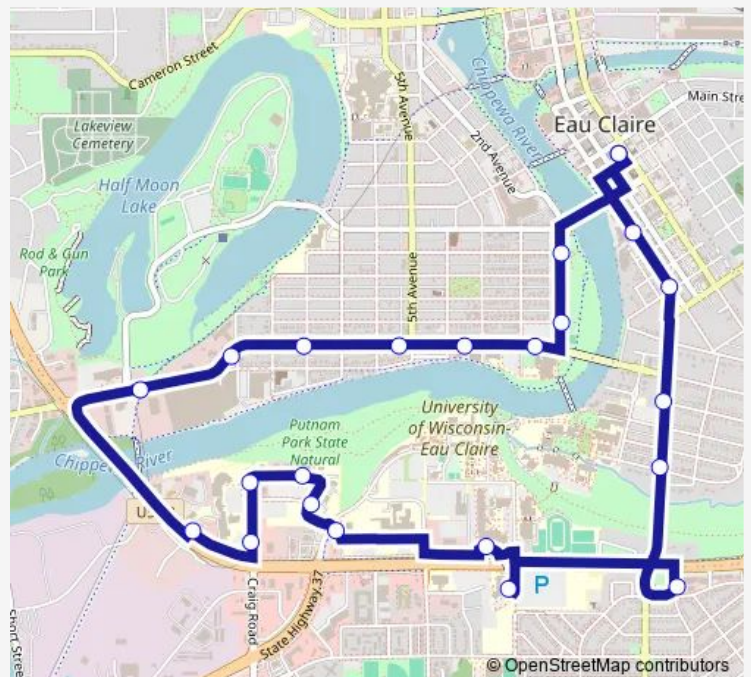

Bus 7 West Clairemont

[Go to website](#)

Direction
 Transfer Center — Transfer Center

23 stops

[Open route schedule](#)

- Transfer Center
- Graham and Emery
- Graham and State
- State and Lincoln
- State and Roosevelt
- Patton and E. Lexington
- Clairemont and University Dr.
- Clairemont frontage and University Dr.
- University Dr at Roundabout
- Heights and Lasker
- Oakridge Dr and Clairemont Nursing/Rehab
- Craig and Oakridge
- Craig and Clairemont
- Clairemont Service Rd by Pizza Hut West
- Menomonie and Carson Park Dr
- Menominie and 10th
- Water and 8th
- Water and 5th
- Water St. and Subway
- Water St. and Fine Arts
- 1st and Chippewa

Route schedule

Transfer Center — Transfer Center

Monday	07:15-17:15
Tuesday	07:15-17:15
Wednesday	07:15-17:15
Thursday	07:15-17:15
Friday	07:15-17:15
Saturday	08:15-17:15
Sunday	—

Route info

Direction: Transfer Center

Stops: 23

Trip Duration: 0 hour 25 min

7 — West Clairemont

1st and Hudson

Transfer Center

7 Bus time schedules and route maps are available in an offline PDF at busmaps.com. Use the busmaps.com website to see live bus times, train schedule or subway schedule, and step-by-step directions for all public transit in Eau Claire

The schedule is provided in the local timezone. Times with "(+1)" indicate departures on the next day.

PDF file created on 2025-01-16

2024 BusMaps.com - All Rights Reserved