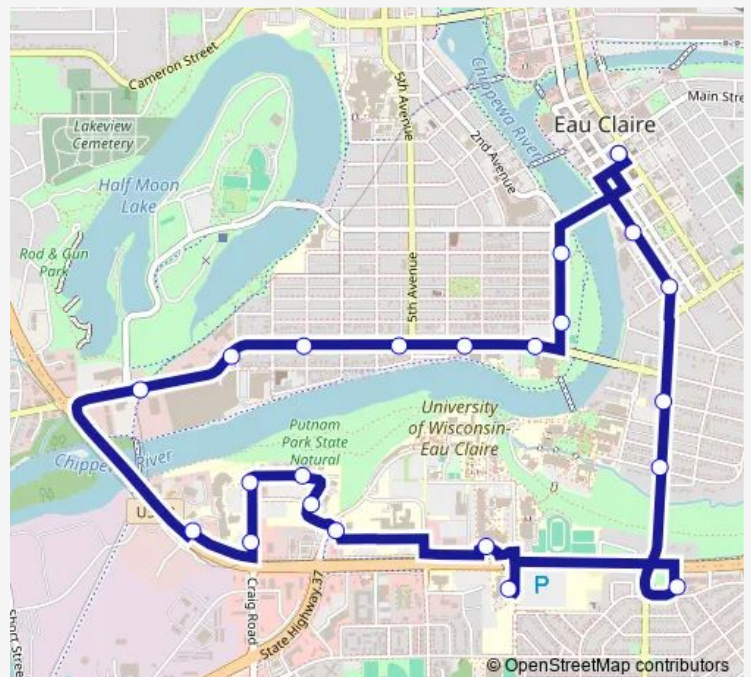

Bus 7 West Clairemont

[Go to website](#)

Direction

Transfer Center — Transfer Center

23 stops

[Open route schedule](#)

Transfer Center

Graham and Emery

Water St. and Subway

Water St. and Fine Arts

1st and Chippewa

Route schedule

Transfer Center — Transfer Center

Monday 07:15-17:15

Tuesday 07:15-17:15

Wednesday 07:15-17:15

Thursday 07:15-17:15

Friday 07:15-17:15

Saturday 08:15-17:15

Sunday —

Route info

Direction: Transfer Center

Stops: 23

Trip Duration: 0 hour 25 min

7 — West Clairemont

1st and Hudson

Transfer Center

7 Bus time schedules and route maps are available in an offline PDF at busmaps.com. Use the busmaps.com website to see live bus times, train schedule or subway schedule, and step-by-step directions for all public transit in Eau Claire