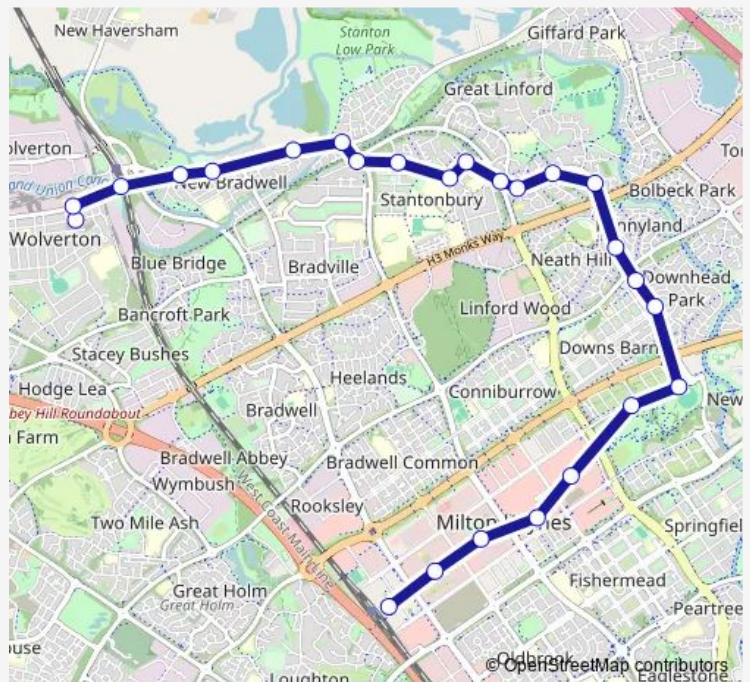

Marlborough Roundabout

Townsend Grove

St Peters Way

Route schedule

Central Railway Station — Church Street

Monday 06:00-23:10

Tuesday 06:00-23:10

Wednesday 06:00-23:10

Thursday 06:00-23:10

Friday 06:00-23:10

Saturday 07:30-23:10

Sunday 09:40-21:45

Route info

Direction: Central Railway Station

Stops: 26

Trip Duration: 0 hour 37 min

7 — Wolverton - Great Linford - Central Milton Keynes

Thompson Street

St James's Church

War Memorial

Wolverton Railway Station

Church Street

Direction

Church Street — Central Railway Station

Route info

Direction: Central Railway Station

Stops: 26

Trip Duration: 0 hour 35 min

7 Bus time schedules and route maps are available in an offline PDF at busmaps.com. Use the busmaps.com website to see live bus times, train schedule or subway schedule, and step-by-step directions for all public transit in Milton Keynes