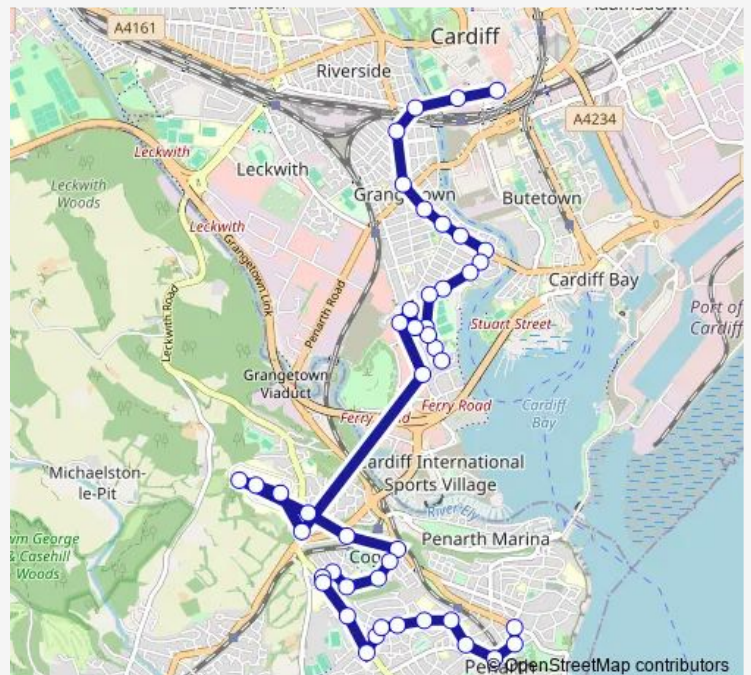

### Route schedule

Canal Street JF — Penarth Town Centre 2

Monday 08:15-18:15

Tuesday 08:15-18:15

Wednesday 08:15-18:15

Thursday 08:15-18:15

Friday 08:15-18:15

Saturday —

### Route info

Direction: Canal Street JF

Stops: 45

Trip Duration: 0 hour 58 min

7 — Cardiff City Centre - Penarth via Llandough Hospital **BusMaps**

Merrie Harrier

Llandough Hospital Stand 3

Llandough Hospital Stand 4

## Route info

Direction: Penarth Town Centre 2

Stops: 45

Trip Duration: 0 hour 55 min

Staples

Beecher Avenue

Channel View Flats

Channel View Turn