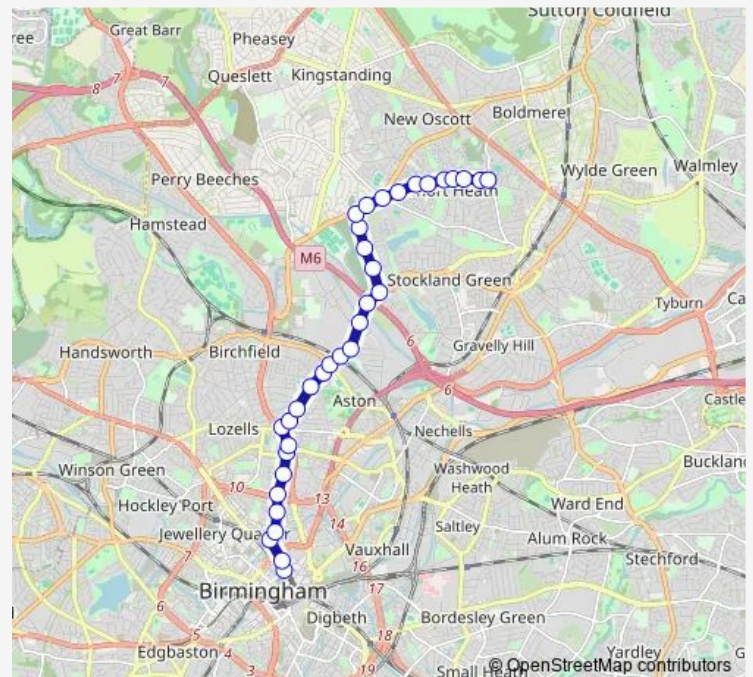

Thursday 04:35-23:42

Friday 04:35-23:42

Saturday 04:33-23:42

Sunday 06:34-23:42

Route info

Direction: Court Lane

Stops: 32

Trip Duration: 0 hour 28 min

7 — Birmingham - Perry Common via Witton

Trinity Rd

Prestbury Rd

Albert Rd

Six Ways Aston

Alma Street North

Geach St

Newtown Police Station

Tower St

Lower Loveday St

Water St

Great Western Arcade

Direction

Great Western Arcade — Court Lane

34 stops

[Open route schedule](#)

Saturday 00:07-23:37

Sunday 00:07-23:37

Route info

Direction: Great Western Arcade

Stops: 34

Trip Duration: 0 hour 29 min

Hawthorn Road

Hastings Rd