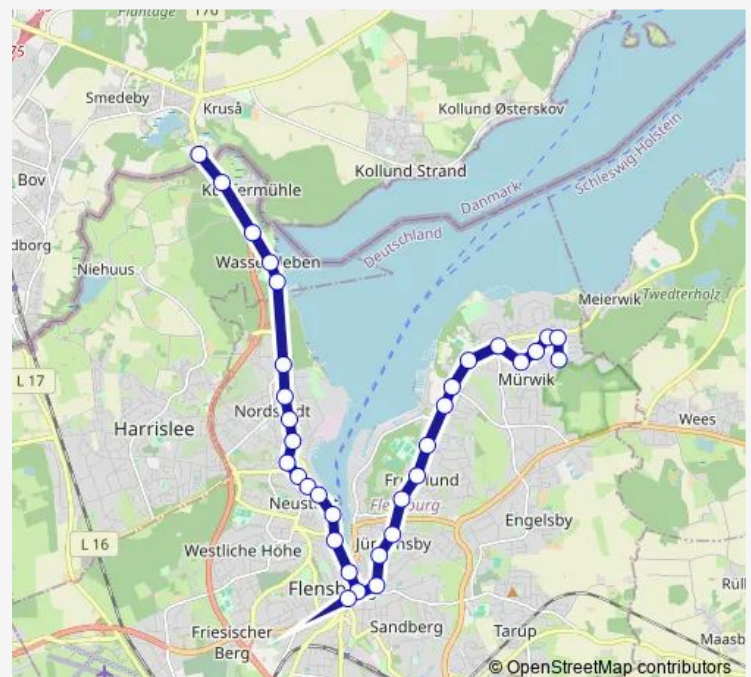

### Route schedule

Flensburg Am Lachsbach — Flensburg Ziegeleistraße

Monday 07:00

Tuesday 07:00

Wednesday 07:00

Thursday 07:00

Friday 07:00

Saturday —

### Route info

Direction: Flensburg Am Lachsbach

Stops: 19

Trip Duration: 0 hour 24 min