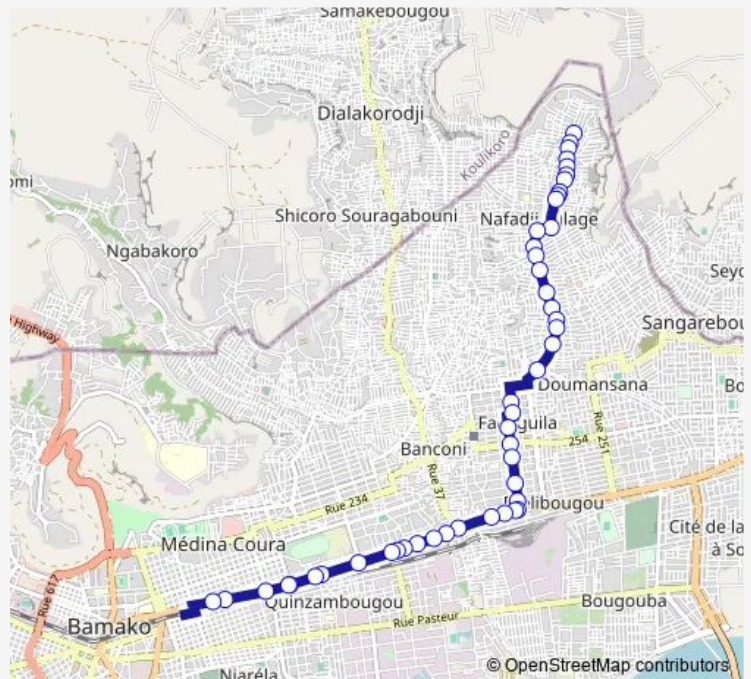

Thursday 07:10

Friday 07:10

Saturday 07:10

Sunday 07:10

Route info

Direction: Railda L7

Stops: 42

Trip Duration: 0 hour 38 min

7 — Sotrama 7 : Fadjiguila_Zèrèbatou ⇌ Raida

Station

Arrêt

Arrêt

Moussokoro Sougou

Yirini Koro

Robinet Da

Anani

Missira Da

Arrêt

Arrêt

Arrêt

Arrêt

Terminus Nafadji

Direction

Terminus Nafadji — Place Koro

Thursday 07:55

Friday 07:55

Saturday 07:55

Sunday 07:55

Route info

Direction: Terminus Nafadji

Stops: 48

Trip Duration: 0 hour 36 min