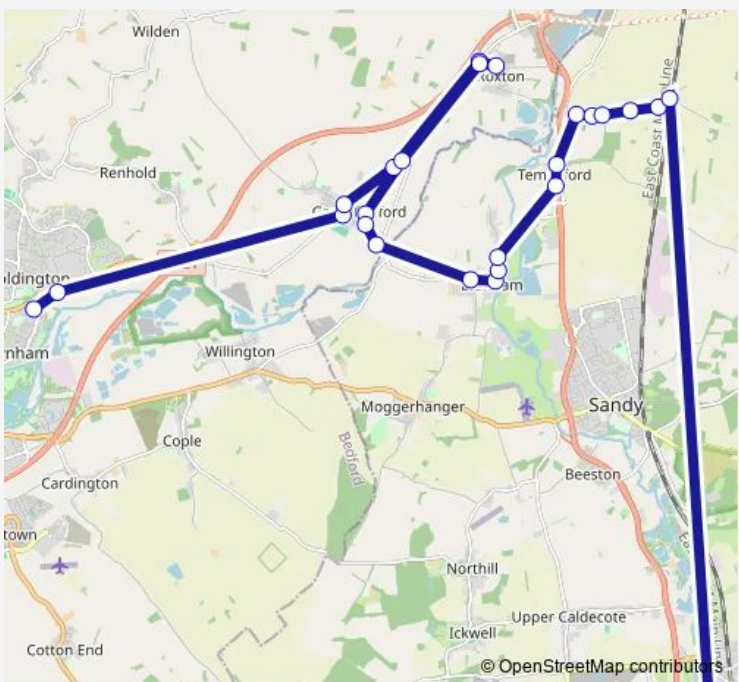

## Bus 7 Biggleswade - Tempsford - Blunham - Great Barford - Bedford

[Go to website](#)

**Direction**  
 Goldington Tesco — Ivel Gardens  
 25 stops  
[Open route schedule](#)

- Goldington Tesco
- Waitrose
- Alban Middle School
- Willoughby Close
- Roxton Road
- Park Road
- High Street
- Park Road
- Roxton Road
- Saville Close
- College Farm
- All Saints Church
- Walnut Close
- War Memorial
- Brickhill Close
- Pound Close
- Sawfords Meadow
- Church
- Home Farm Close
- Baker's Lane
- The Close

Route schedule  
 Goldington Tesco — Ivel Gardens

Monday	11:30
Tuesday	—
Wednesday	—
Thursday	—
Friday	—
Saturday	—
Sunday	—

Route info  
 Direction: Goldington Tesco  
 Stops: 25  
 Trip Duration: 1 hour 30 min

The Playground

Langford End Works

Railway Crossing

Ivel Gardens

**Direction**

Ivel Gardens — Goldington Tesco

24 stops

[Open route schedule](#)

## Route info

Direction: Ivel Gardens

Stops: 24

Trip Duration: 1 hour 30 min

7 Bus time schedules and route maps are available in an offline PDF at [busmaps.com](https://busmaps.com). Use the [busmaps.com](https://busmaps.com) website to see live bus times, train schedule or subway schedule, and step-by-step directions for all public transit in Blunham