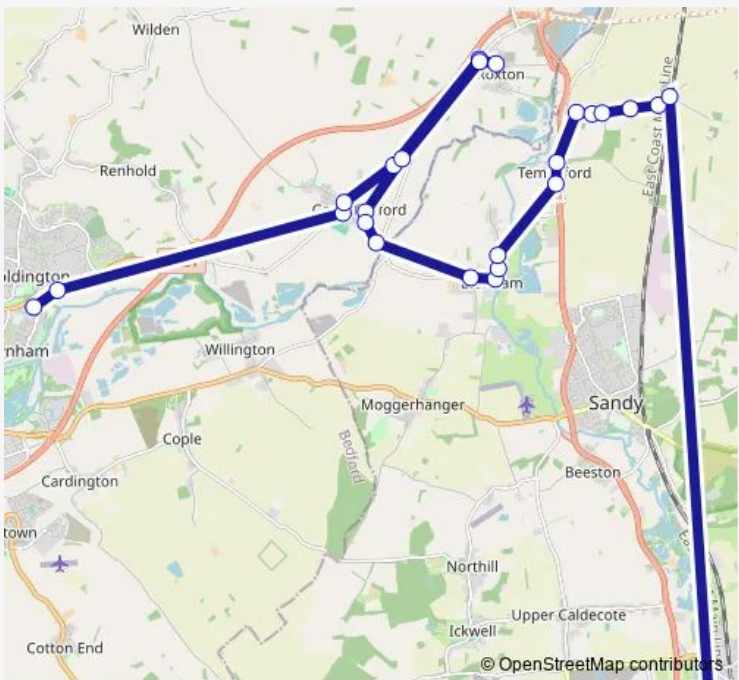

Bus 7 Biggleswade - Tempsford - Blunham - Great Barford - Bedford

[Go to website](#)

Direction
 Goldington Tesco — Ivel Gardens
 25 stops
[Open route schedule](#)

- Goldington Tesco
- Waitrose
- Alban Middle School
- Willoughby Close
- Roxton Road
- Park Road
- High Street
- Park Road
- Roxton Road
- Saville Close
- College Farm
- All Saints Church
- Walnut Close
- War Memorial
- Brickhill Close
- Pound Close
- Sawfords Meadow
- Church
- Home Farm Close
- Baker's Lane
- The Close

Route schedule
 Goldington Tesco — Ivel Gardens

Monday	11:30
Tuesday	—
Wednesday	—
Thursday	—
Friday	—
Saturday	—
Sunday	—

Route info
 Direction: Goldington Tesco
 Stops: 25
 Trip Duration: 1 hour 30 min

The Playground

Langford End Works

Railway Crossing

Ivel Gardens

Direction

Ivel Gardens — Goldington Tesco

24 stops

[Open route schedule](#)

Sunday —

Route info

Direction: Ivel Gardens

Stops: 24

Trip Duration: 1 hour 30 min

7 Bus time schedules and route maps are available in an offline PDF at busmaps.com. Use the busmaps.com website to see live bus times, train schedule or subway schedule, and step-by-step directions for all public transit in Blunham