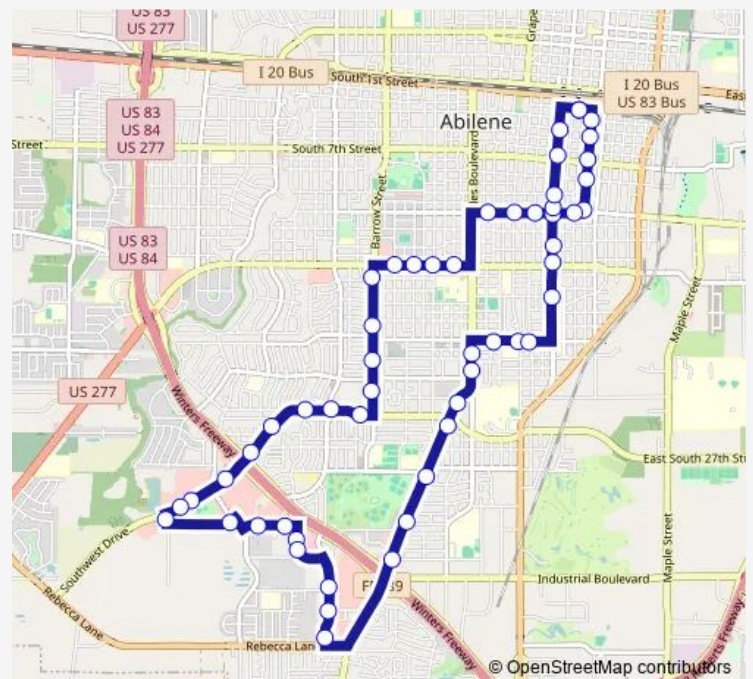

South 27th at Donut Time

### Route schedule

Transit Center — Transit Center

Monday 06:15-17:15

Tuesday 06:15-17:15

Wednesday 06:15-17:15

Thursday 06:15-17:15

Friday 06:15-17:15

Saturday —

### Route info

Direction: Transit Center

Stops: 55

Trip Duration: 0 hour 43 min

7 — SW Walmart

BusMaps

South 27th at Hollis

South 27th at Pyracantha