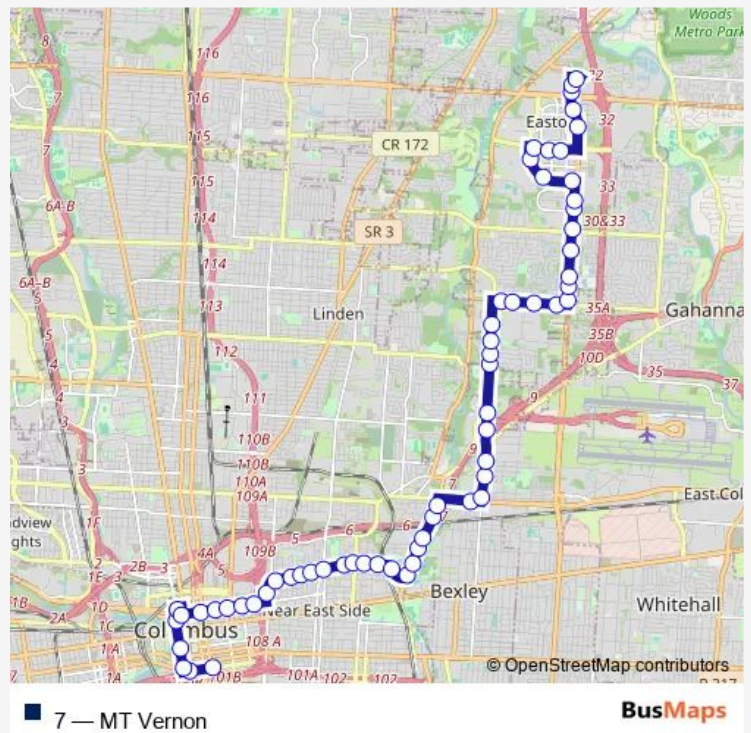

Bus 7 MT Vernon

[Go to website](#)

Direction
 E Mound ST & S 4TH St — Easton Terminal BAY 6
 61 stops
[Open route schedule](#)

- E Mound ST & S 4TH St
- W Mound ST & S High St
- S Front ST & W Mound St
- S Front ST & W Town St
- N Front ST & W GAY St
- Spring ST Terminal BAY 1
- W Long ST & N High St
- E Long ST & N 4TH St
- E Long ST & Normandy Ave
- E Long ST & Cleveland Ave
- E Long ST & N Washington Ave
- E Long ST & Jefferson Ave
- Martin Luther King & Hamilton Ave
- Mount Vernon AVE & N Garfield Ave
- Mount Vernon AVE & N 18th St
- Mount Vernon AVE & N 20th St
- Mount Vernon AVE & N 22nd St
- Mount Vernon AVE & N Champion Ave
- Mount Vernon AVE & Burt St
- Mount Vernon AVE & Taylor Ave
- Greenway AVE & Parkwood Ave

Direction: E Mound ST & S 4TH St
 Stops: 61
 Trip Duration: 0 hour 59 min

Greenway AVE & Centab Dr

Greenway AVE & Surrey Pl

N Nelson RD & Clifton Ave

Nelson RD & Millbrook Way

N Nelson RD & Maryland Ave

500 N Nelson Rd