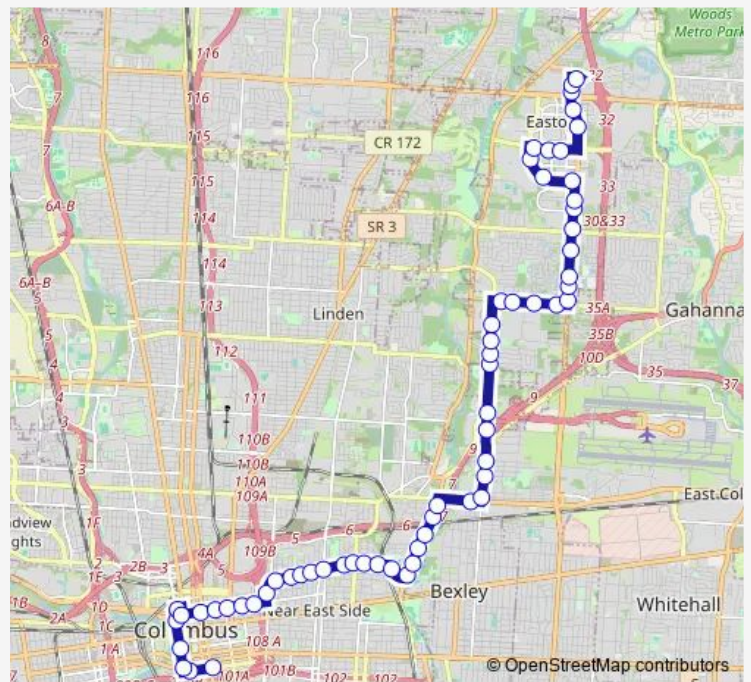

**Bus 7 MT Vernon**

[Go to website](#)

**Direction**  
 E Mound ST & S 4TH St — Easton Terminal BAY 9  
 61 stops  
[Open route schedule](#)

- E Mound ST & S 4TH St
- W Mound ST & S High St
- S Front ST & W Mound St
- S Front ST & W Town St
- N Front ST & W GAY St
- Spring ST Terminal BAY 3
- W Long ST & N High St
- E Long ST & N 4TH St
- E Long ST & Normandy Ave
- E Long ST & Cleveland Ave
- E Long ST & N Washington Ave
- E Long ST & Jefferson Ave
- Martin Luther King & Hamilton Ave
- Mount Vernon AVE & N Garfield Ave
- Mount Vernon AVE & N 18th St
- Mount Vernon AVE & N 20th St
- Mount Vernon AVE & N 22nd St
- Mount Vernon AVE & N Champion Ave
- Mount Vernon AVE & Burt St
- Mount Vernon AVE & Taylor Ave
- Greenway AVE & Parkwood Ave

**Route schedule**

E Mound ST & S 4TH St — Easton Terminal BAY 9

Monday	05:05-22:42
Tuesday	05:05-22:42
Wednesday	05:05-22:42
Thursday	05:05-22:42
Friday	05:05-22:42
Saturday	05:35-21:42
Sunday	05:41-21:42

**Route info**

Direction: E Mound ST & S 4TH St  
 Stops: 61  
 Trip Duration: 0 hour 59 min

Greenway AVE & Centab Dr

Greenway AVE & Surrey Pl

N Nelson RD & Clifton Ave

Nelson RD & Millbrook Way

N Nelson RD & Maryland Ave

## Route info

Direction: International Gateway & Sawyer Rd

Stops: 63

Trip Duration: 1 hour 1 min

3243 Allegheny Ave

Veterans Administration Clinic

Stelzer RD & N James Rd

E 7TH AVE & Stelzer Rd