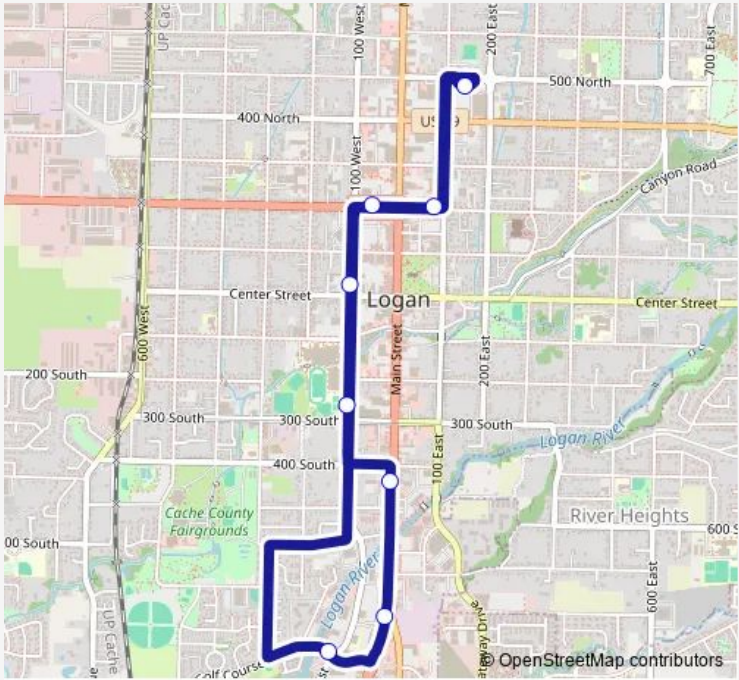

Bus 7 South Logan, Rec Center

[Go to website](#)

Direction
 115 West Golf Course Rd.(Human Services/End Stop) —
 150 East 500 North(Transit Center)

10 stops

[Open route schedule](#)

- 115 West Golf Course Rd.(Human Services/End Stop)
- 290 West Golf Course Rd.(River Trailhead)
- 679 South 300 West
- 550 South 100 West
- 206 South 100 West(Recreation Center)
- 50 South 100 West
- 32 North 100 West(Stork Landing)
- 50 West 200 North(Workforce Services)
- 240 North 100 East(Senior Citizen Center)
- 150 East 500 North(Transit Center)

Route schedule
 115 West Golf Course Rd.(Human Services/End Stop) —
 150 East 500 North(Transit Center)

Monday	06:09-20:09
Tuesday	06:09-20:09
Wednesday	06:09-20:09
Thursday	06:09-20:09
Friday	06:09-20:09
Saturday	10:30-18:39
Sunday	—

Route info

Direction: 115 West Golf Course Rd.(Human Services/End Stop)

Stops: 10

Trip Duration: 0 hour 16 min

Direction

150 East 500 North(Transit Center) — 115 West Golf Course Rd.(Human Services/End Stop)

8 stops

[Open route schedule](#)

150 East 500 North(Transit Center)

79 East 200 North(Across from Fire Station)

51 West 200 North(Post Office)

45 North 100 West(Logan City School District)

280 South 100 West(Tennis Courts/Rec Center)