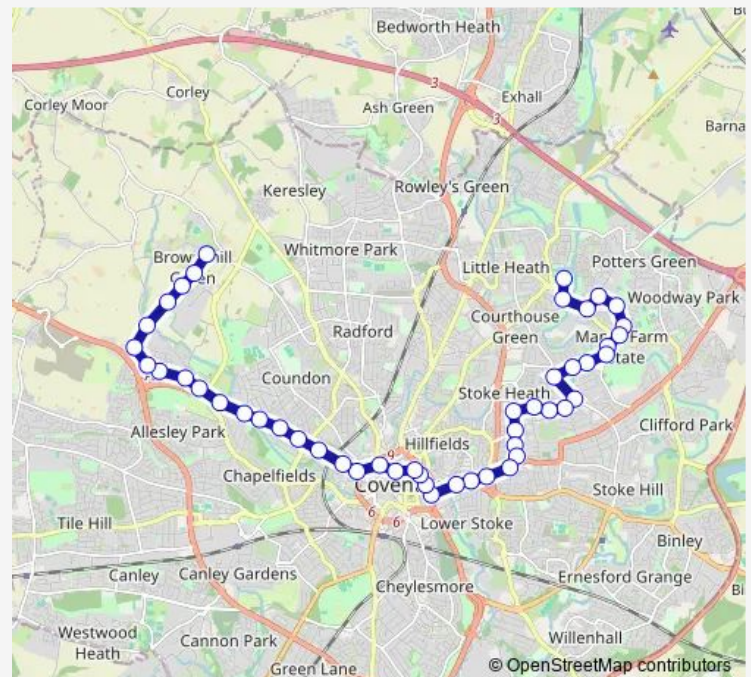

### Direction

Hawkes Mill Lane — Riley Square

48 stops

[Open route schedule](#)

Hawkes Mill Lane

Freshfield Close

Carvell Close

Marystow Close

Pool Meadow Bus Station

### Route schedule

Hawkes Mill Lane — Riley Square

Monday 05:30-23:20

Tuesday 05:30-23:20

Wednesday 05:30-23:20

Thursday 05:30-23:20

Friday 05:30-23:20

Saturday 05:30-23:20

### Route info

Direction: Hawkes Mill Lane

Stops: 48

Trip Duration: 0 hour 54 min

7 — Bell Green - Brownshill Green via Coventry

Starley Gardens

Coventry University

Far Gosford Street