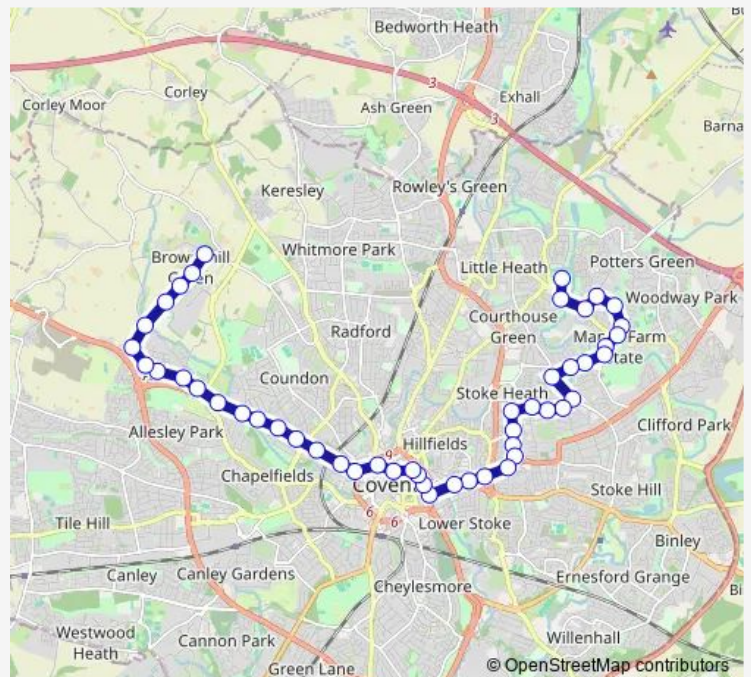

### Direction

Hawkes Mill Lane — Riley Square

48 stops

[Open route schedule](#)

Hawkes Mill Lane

Freshfield Close

Carvell Close

Marystow Close

Pool Meadow Bus Station

### Route schedule

Hawkes Mill Lane — Riley Square

Monday 05:30-23:20

Tuesday 05:30-23:20

Wednesday 05:30-23:20

Thursday 05:30-23:20

Friday 05:30-23:20

Saturday 05:30-23:20

### Route info

Direction: Hawkes Mill Lane

Stops: 48

Trip Duration: 0 hour 54 min

7 — Bell Green - Brownshill Green via Coventry

Starley Gardens

Coventry University

Far Gosford Street