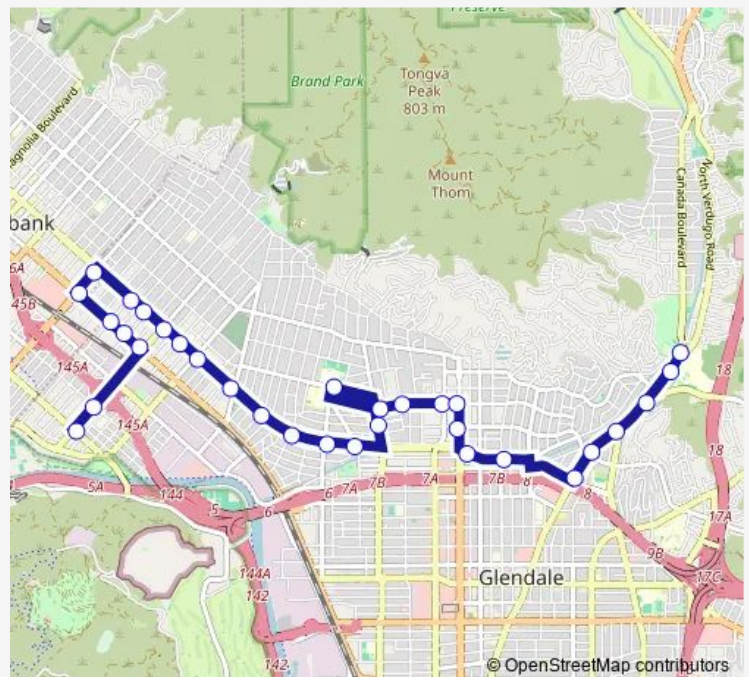

Thursday 06:18-17:50

Friday 06:18-17:50

Saturday 09:00-16:00

Sunday —

Route info

Direction: Victory at Western

Stops: 32

Trip Duration: 0 hour 41 min

Saturday 09:44-16:54

Sunday —

Route info

Direction: Canada at Towne (Glendale College)

Stops: 34

Trip Duration: 0 hour 41 min

Glenoaks at Allen

Alameda at Glenoaks