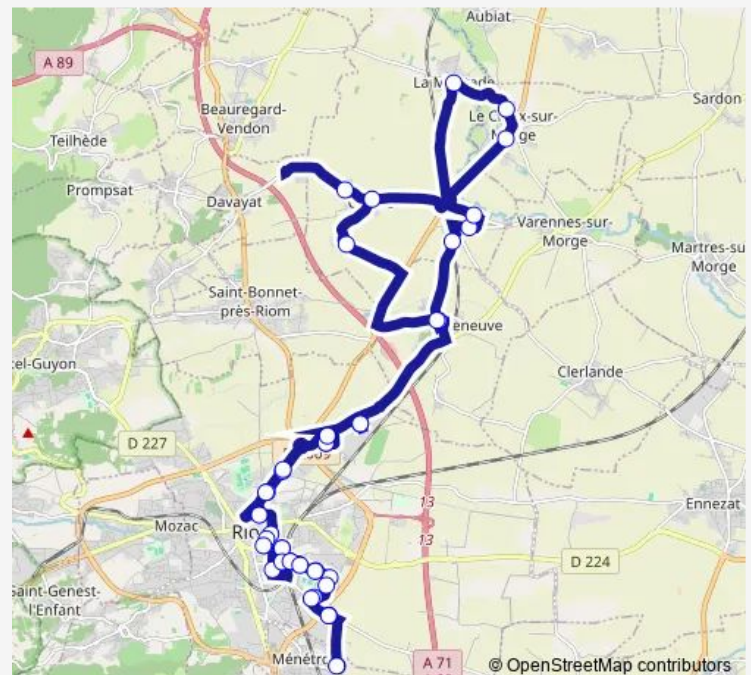

Direction

Champ Bernard — Champ Bernard

45 stops

[Open route schedule](#)

Champ Bernard

Manufacture

La Varenne

Collège Jean Vilar

Saturday 08:22-18:25

Sunday —

Route info

Direction: Champ Bernard

Stops: 45

Trip Duration: 1 hour 13 min

7 — RLV Ligne 7 Sept24

Mairie du Cheix