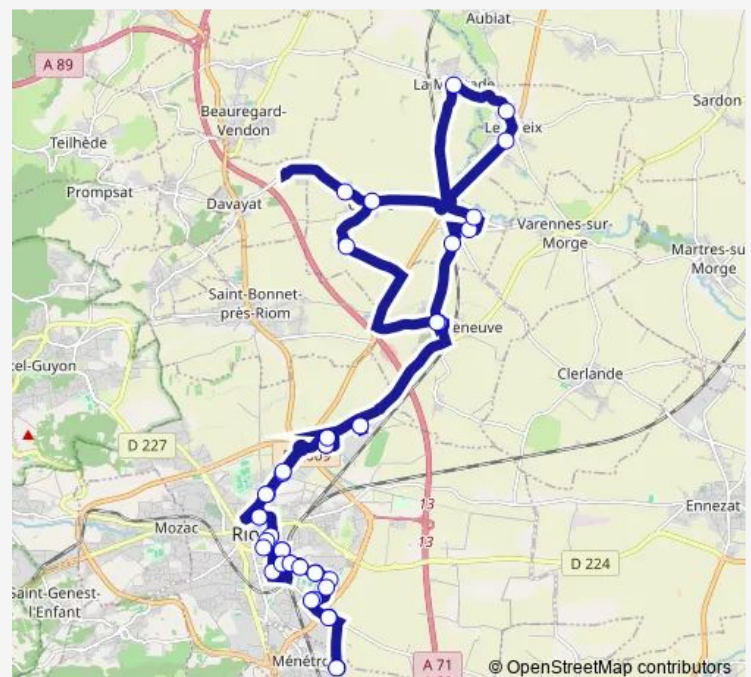

### Direction

Champ Bernard — Champ Bernard

45 stops

[Open route schedule](#)

Champ Bernard

Manufacture

La Varenne

Collège Jean Vilar

### Route schedule

Champ Bernard — Champ Bernard

Monday 07:09-18:25

Tuesday 07:09-18:25

Wednesday 07:09-18:25

Thursday 07:09-18:25

Friday 07:09-18:25

Saturday 08:22-18:25

### Route info

Direction: Champ Bernard

Stops: 45

Trip Duration: 1 hour 13 min

7 — RLV Ligne 7 Sept24

Mairie du Cheix

Les Meuniers

La Moutade Eglise