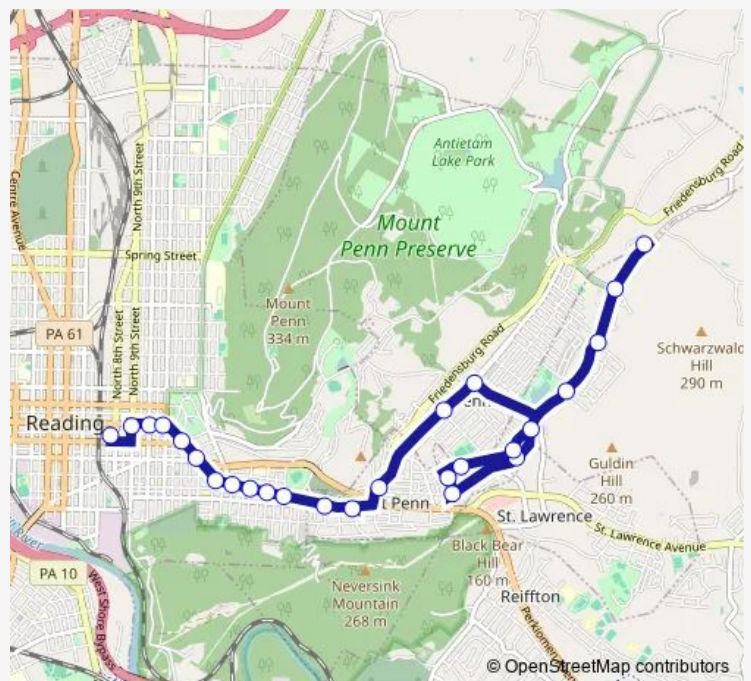

**Bus 7 Pennside**

[Go to website](#)

**Direction**  
 Barta Transportation Center — Richard Delp(stony Creek)  
 Town Houses

26 stops

[Open route schedule](#)

- Barta Transportation Center
- 9th St. & Penn St. Nearside-Nb
- 10th St. & Penn St. Farside Eb
- 11th St. & Penn St. Nearside Eb
- Perkiomen Ave. & Franklin St.nearside Eb
- Perkiomen Ave. & Chestnut St.nearside Eb
- Perkiomen Ave. & 14th St. Nearside Eb
- Perkiomen Ave. & 15th St. Farside Eb
- Perkiomen Ave. & 16th St. Farside Eb
- Perkiomen Ave. & 17th St. Farside Eb
- Perkiomen Ave. & 18th St. Nearside Eb
- Perkiomen Ave. & 20th St. Nearside Eb
- Perkiomen Ave. & 22nd St. Nearside Eb
- 23rd St. & Cumberland St. Farside Eb
- Carsonia Ave. & Propect St. Farside Eb
- Carsonia Ave. & Harvet Ave. Farside Eb
- Butter Lane & Park St. Farside Sb
- Butter Lane & 27th St. Farsidenb
- Hollywood Court Apts Farside Nb
- Filbert Ave. & High St. Farside Eb
- Filbert Ave. & Park St. Farside Eb

**Route schedule**

Barta Transportation Center — Richard Delp(stony Creek)  
 Town Houses

Monday	05:30-17:30
Tuesday	05:30-17:30
Wednesday	05:30-17:30
Thursday	05:30-17:30
Friday	05:30-17:30
Saturday	06:30-17:30
Sunday	—

**Route info**

Direction: Barta Transportation Center

Stops: 26

Trip Duration: 0 hour 30 min

7 — Pennside

Filbert Ave. & Butter Lane Farside Eb

Butter Lane & Gerhart Lane Farside Eb

Butter Lane & Fox Run Farside Eb

## Route info

Direction: Richard Delp(stony Creek) Town Houses

Stops: 24

Trip Duration: 0 hour 30 min

**Direction**

undefined — undefined

0 stops

[Open route schedule](#)**Route schedule**