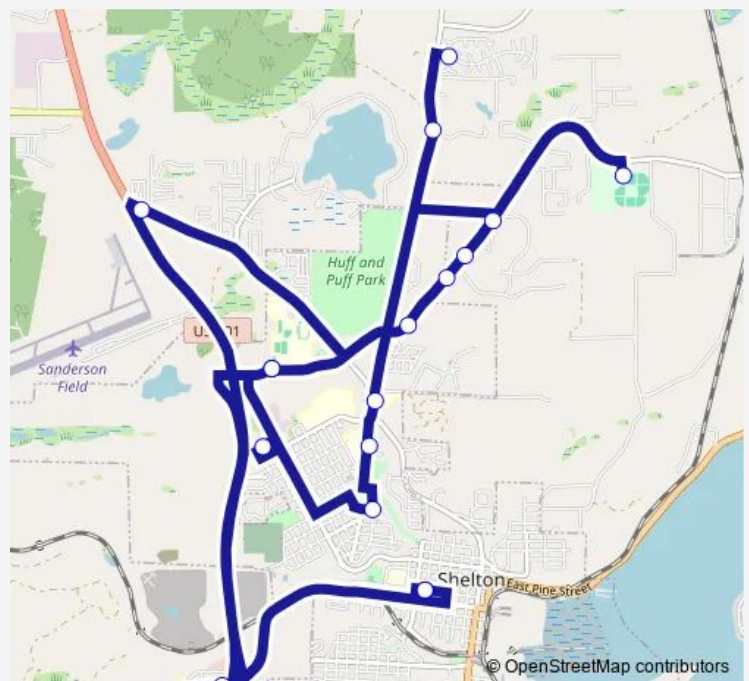

**Bus 7 Shelton North Loop**

[Go to website](#)

**Direction**

Transit-Community Center (Tcc) — Transit-Community Center (Tcc)

17 stops

[Open route schedule](#)

Transit-Community Center (Tcc)

Shelton Springs Rd @ Airport grocery

Johns Prairie Rd @ Batstone Cutoff

Mason County Recreation Area (Mcra)

Brockdale and Hickam Lane

Oak Park @ E Maple Dr

Wallace Kneeland Blvd @ Walmart

Shelton Matlock Park & Ride

Transit-Community Center (Tcc)

**Route schedule**

Transit-Community Center (Tcc) — Transit-Community Center (Tcc)

Monday	07:00-19:00
Tuesday	07:00-19:00
Wednesday	07:00-19:00
Thursday	07:00-19:00
Friday	07:00-19:00
Saturday	08:00-17:00
Sunday	—

**Route info**

Direction: Transit-Community Center (Tcc)

Stops: 17

Trip Duration: 0 hour 55 min

7 — Shelton North Loop

7 Bus time schedules and route maps are available in an offline PDF at [busmaps.com](https://busmaps.com). Use the [busmaps.com](https://busmaps.com) website to see live bus times, train schedule or subway schedule, and step-by-step directions for all public transit in Shelton