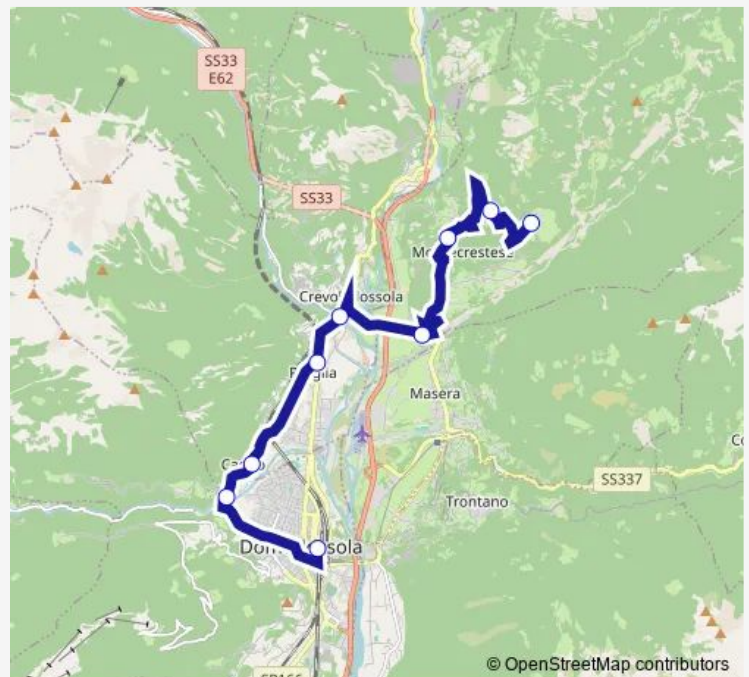

PONTETTO

PONTE DI CREVOLA

CREVOLADOSSOLA - PREGLIA - CORSO SEMPIONE, 91

DOMODOSSOLA - STAZIONE FERROVIARIA

Route schedule

ALTOGGIO — DOMODOSSOLA - STAZIONE FERROVIARIA

Monday	12:40
Tuesday	12:40
Wednesday	12:40
Thursday	12:40
Friday	12:40
Saturday	—
Sunday	—

Route info

Direction: ALTOGGIO

Stops: 7

Trip Duration: 0 hour 25 min

7 — Domodossola - Montecrestese - Altoggio - Domodossola

Direction

MASERA — DOMODOSSOLA - STAZIONE FERROVIARIA

2 stops

Route info

Direction: MASERA

Stops: 2

Trip Duration: 0 hour 10 min

Direction

ALTOGGIO — DOMODOSSOLA - STAZIONE FERROVIARIA

9 stops

[Open route schedule](#)

Direction: DOMODOSSOLA - STAZIONE FERROVIARIA

Stops: 7

Trip Duration: 0 hour 25 min

7 Bus time schedules and route maps are available in an offline PDF at busmaps.com. Use the busmaps.com website to see live bus times, train schedule or subway schedule, and step-by-step directions for all public transit in Montecrestese