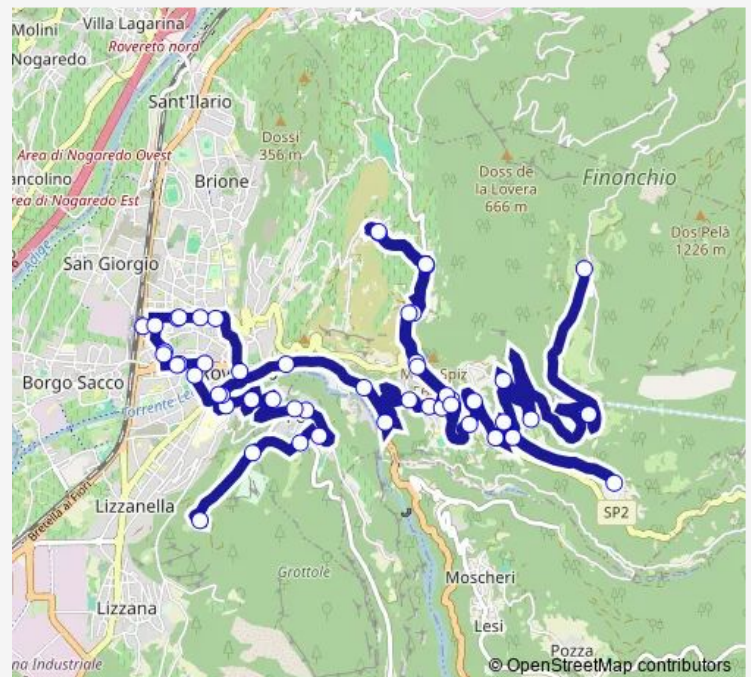

Thursday 13:01

Friday 12:55

Saturday 13:01

Sunday —

Route info

Direction: Piazzale Orsi Stazione Fs

Stops: 22

Trip Duration: 0 hour 47 min

7 — Moietto Rosmini Campana Dei Caduti

Direction

Moietto — Corso Bettini Liceo

23 stops

[Open route schedule](#)

Moietto

Cisterna

Maso Mortal