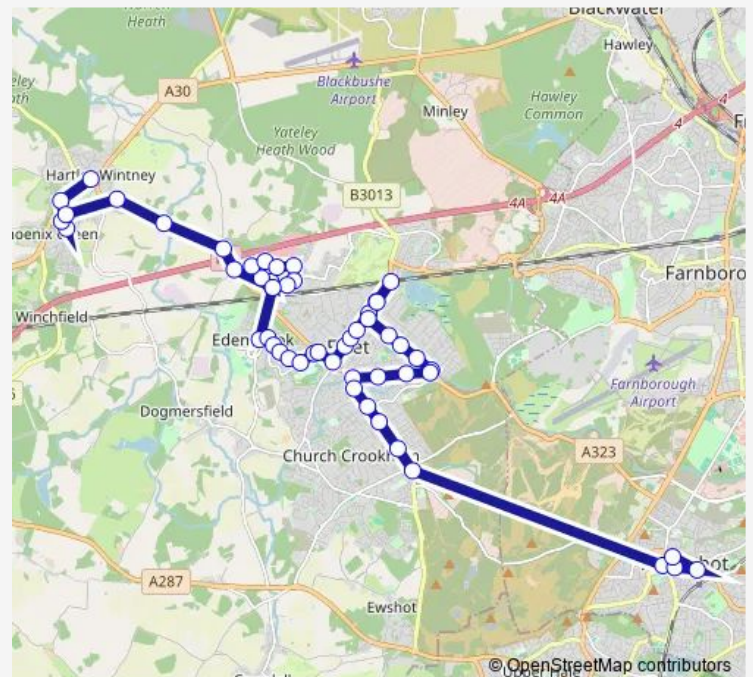

Branksomewood Road

The Hart Centre

Birch Avenue

Route schedule

Community Centre — All Hallows School

Monday 07:24

Tuesday 07:24

Wednesday 07:24

Thursday 07:24

Friday 07:24

Saturday —

Sunday —

Route info

Direction: Community Centre

Stops: 46

Trip Duration: 1 hour 1 min

Kenilworth Road

Wood Lane

Aldershot Road

Kings Road

Montrose Close

Regent Street

Rochester Grove

Heatherside School