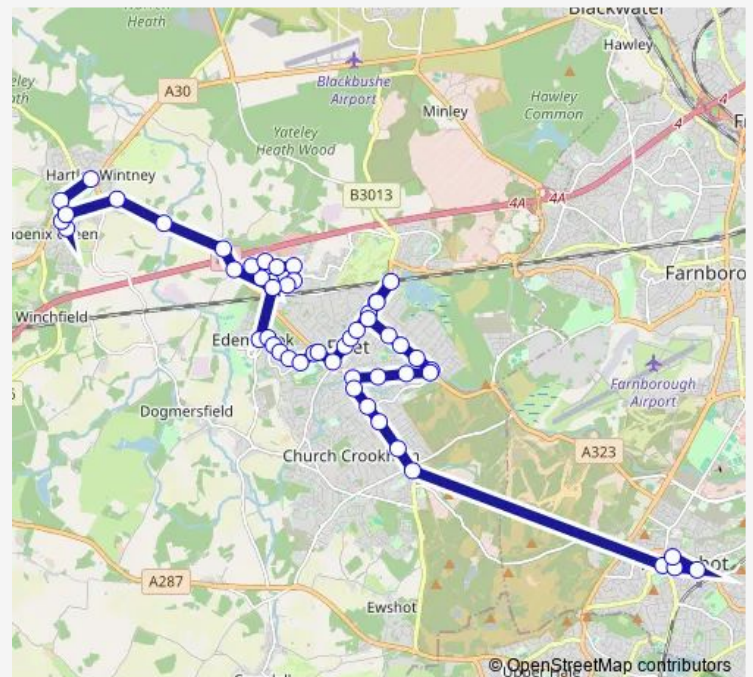

Branksomewood Road

The Hart Centre

Birch Avenue

Route schedule

Community Centre — All Hallows School

Monday 07:24

Tuesday 07:24

Wednesday 07:24

Thursday 07:24

Friday 07:24

Saturday —

Sunday —

Route info

Direction: Community Centre

Stops: 46

Trip Duration: 1 hour 1 min

7 — Aldershot - Phoenix Green

BusMaps

Kings Road

Avondale Road

Railway Station

Avondale Road

Fleet Road

Kent Road

Kenilworth Road

Wood Lane

Aldershot Road

Kings Road

Montrose Close

Regent Street

Rochester Grove

Heatherside School