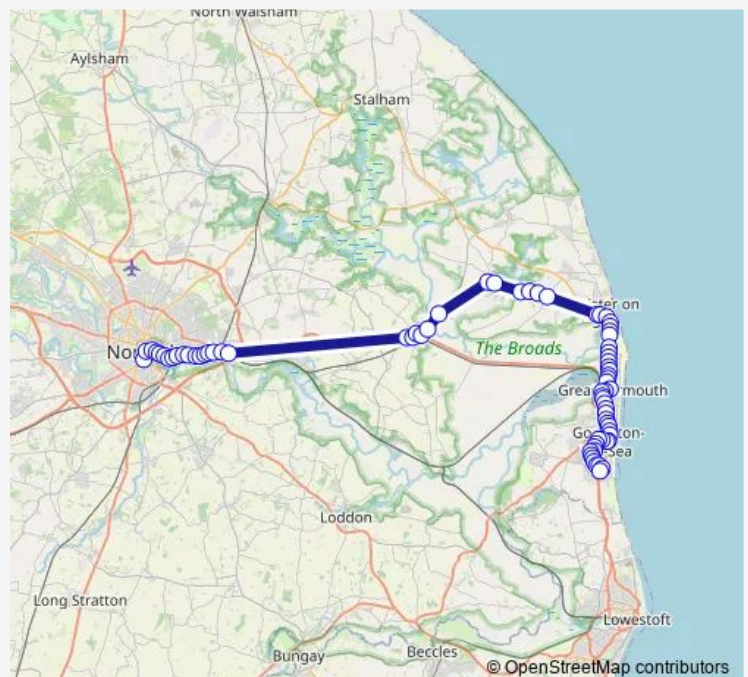

Grange Road

Prince of Wales Road

Kings Head

Route schedule

Market Gates — Marsh Harrier Inn

Monday 07:05

Tuesday 07:05

Wednesday 07:05

Thursday 07:05

Friday 07:05

Saturday —

Sunday —

Route info

Direction: Market Gates

Stops: 52

Trip Duration: 1 hour 32 min

7 — Norwich - Great Yarmouth

Poplar Drive

Pound Lane

Thrigby Road

Ruggs Lane

Kings Arms

Boatbuilders

Hermitage Close

School Avenue

Barber Place

River Green

Horsewater

Langley School

The Denes

Cremorne Lane

Cotman Road