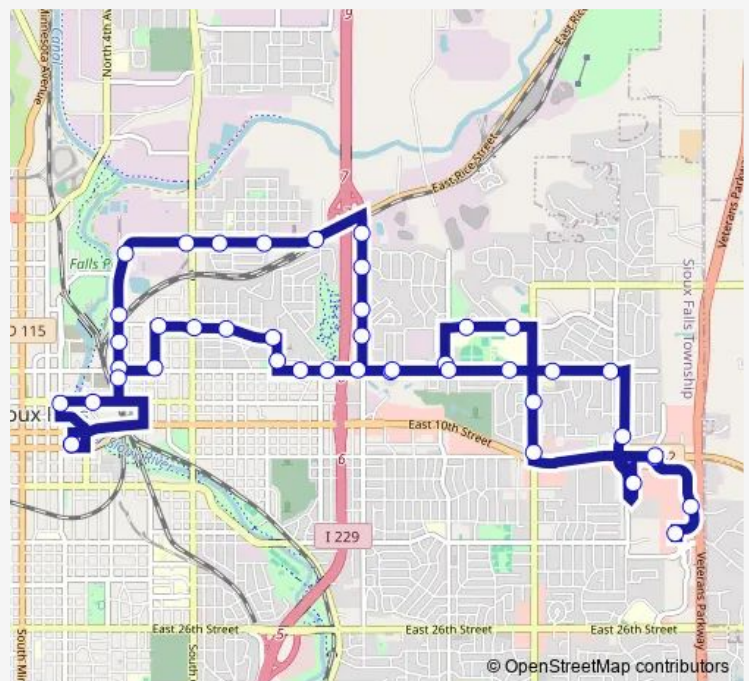

Rice/Jessica SW corner

Rice/Lowell SW corner

Cleveland/1 blk south of Rice

Cleveland at River Ridge Apts

Cleveland/Bunker Place SW corner

Cleveland at Springbrook Estates

6th/Shepard SW corner

Bahnon (mid-block)/6th NE corner

3rd/Montgomery Court SW corner

3rd/Washington High School entrance (west of drive)

6th/Sycamore (mid-block)

6th/Dewberry SW corner

Route schedule

The Bus Stop (TBS) SAM's downtown terminal — The Bus Stop (TBS) SAM's downtown terminal

Monday 05:45-20:45

Tuesday 05:45-20:45

Wednesday 05:45-20:45

Thursday 05:45-20:45

Friday 05:45-20:45

Saturday 07:45-14:45

Sunday —

Route info

Direction: The Bus Stop (TBS) SAM's downtown terminal

Stops: 43

Trip Duration: 0 hour 52 min

7 — East Sioux Falls/Dawley Farm Village

Foss at East Ryan Place

Walmart (West Side of Bldg)

Arrowhead Parkway/Highline SW Corner