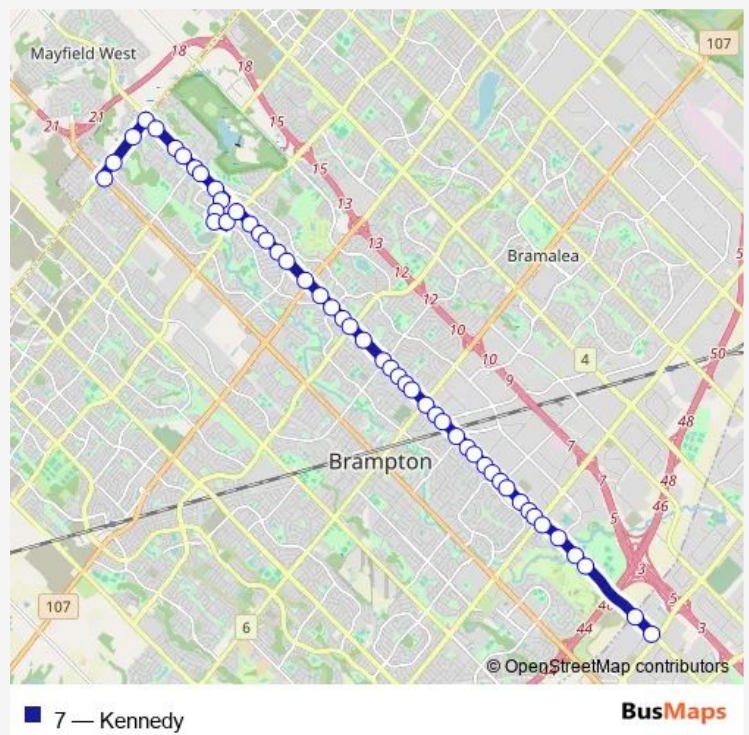

# Bus 7 Kennedy

[Go to website](#)

**Direction**  
 Kennedy Rd S n/of Derry Rd — Heart Lake Terminal Route 7 NB - Arrival  
 57 stops  
[Open route schedule](#)

- Kennedy Rd S n/of Derry Rd
- Kennedy Rd S at Gibraltar Dr
- Kennedy Rd S at Admiral Blvd
- Kennedy Rd S at Ambassador Dr
- Kennedy Rd S at Courtneypark Dr E
- Courtneypark Dr e/of Innovator Dr
- Courtneypark Dr btwn Innovator Dr and Edwards Bl
- Courtneypark Dr at Edwards Blvd
- Courtneypark Dr E at Hurontario St
- Hurontario St at Courtneypark Dr - NB (Zum Main)
- Hurontario St n/of Ambassador Dr
- Hurontario St n/of Superior Blvd
- Hurontario St n/of Admiral Blvd
- Hurontario St at Derry Rd - NB (Zum Main)
- Derry Rd at Edwards Blvd
- Derry Rd btwn Edwards Blvd and Kenderry Gate
- Derry Rd at Kenderry Gate
- Kennedy Rd S n/of Derry Rd
- Kennedy Rd S at Secretariat Crt
- Kennedy Rd S at CAA Centre
- Kennedy Rd at 7580 Kennedy Rd

**Route schedule**

Kennedy Rd S n/of Derry Rd — Heart Lake Terminal Route 7 NB - Arrival

Monday	05:45-00:04 <sup>+1</sup>
Tuesday	05:45-00:04 <sup>+1</sup>
Wednesday	05:45-00:04 <sup>+1</sup>
Thursday	05:45-00:04 <sup>+1</sup>
Friday	05:45-00:04 <sup>+1</sup>
Saturday	05:45-00:04 <sup>+1</sup>
Sunday	05:45-00:04 <sup>+1</sup>

**Route info**

Direction: Kennedy Rd S n/of Derry Rd  
 Stops: 57  
 Trip Duration: 0 hour 55 min

Kennedy Rd at 7725 Kennedy Rd

Kennedy Rd S n/of First Gulf Blvd

Kennedy Rd s/of Steeles Ave

Kennedy Rd S n/of Steeles Ave E

## Route info

Direction: Hurontario St at 11975 Hurontario St

Stops: 50

Trip Duration: 0 hour 40 min

Kennedy Rd n/of Williams Pky

Kennedy Rd N at Linkdale Rd

Kennedy Rd at Vodden St

Kennedy Rd N opp Centennial Mall Private Entrance