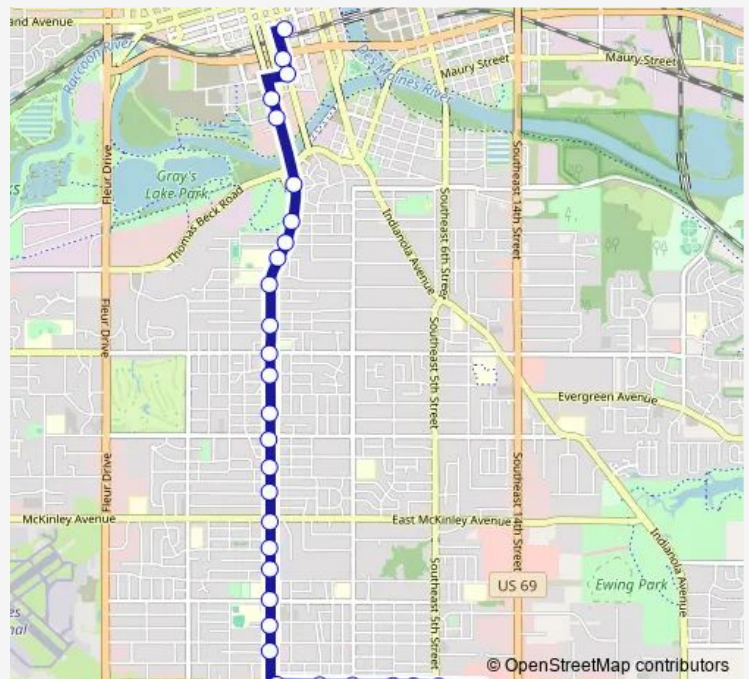

Bus 7 SW 9TH St

[Go to website](#)

Direction
 Southridge Mall, Dsm — Platform D

36 stops

[Open route schedule](#)

- Southridge Mall, Dsm
- Southridge / Target, Dsm
- Southridge / VA Clinic, Dsm
- E Army Post RD / #1140, Dsm
- E Army Post RD / #900, Dsm
- E Army Post RD / SE 5TH ST, Dsm
- E Army Post RD / SE 4TH ST, Dsm
- E Army Post RD / SE 3RD ST, Dsm
- Army Post RD / South Union DR (FAR-Side), Dsm
- Army Post RD / SW 5TH ST, Dsm
- Army Post RD / SW 7TH ST, Dsm
- SW 9TH ST / Army Post RD (FAR-Side), Dsm
- SW 9TH ST / Randolph ST, Dsm
- SW 9TH ST / Wall Ave, Dsm
- SW 9TH ST / Porter Ave, Dsm
- SW 9TH ST / Frazier Ave, Dsm
- SW 9TH ST / Hackley Ave, Dsm
- SW 9TH ST / Mckinley AVE (FAR-Side), Dsm
- SW 9TH ST / Emma Ave, Dsm
- SW 9TH ST / Trowbridge ST, Dsm
- SW 9TH ST / Marion ST, Dsm

Route schedule

Southridge Mall, Dsm — Platform D

Monday	04:55-23:11
Tuesday	04:55-23:11
Wednesday	04:55-23:11
Thursday	04:55-23:11
Friday	04:55-23:11
Saturday	06:15-21:11
Sunday	07:18-18:06

Route info

Direction: Southridge Mall, Dsm

Stops: 36

Trip Duration: 0 hour 17 min

7 — SW 9TH St

SW 9TH ST / Watrous AVE (FAR-Side), Dsm

SW 9TH ST / Rose Ave, Dsm

SW 9TH ST / Jarvis ST, Dsm

SW 9TH ST / Park AVE (FAR-Side), Dsm

SW 9TH ST / Virginia AVE (FAR-Side), Dsm