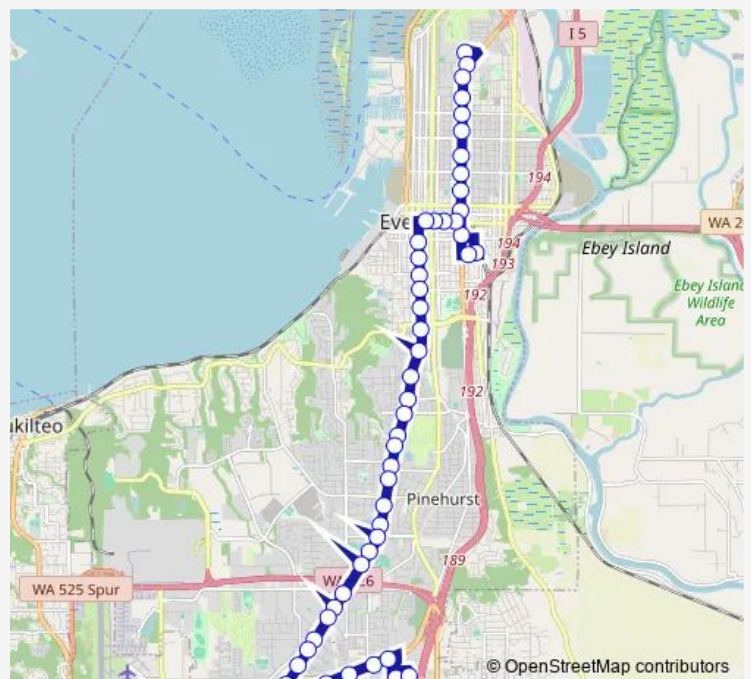

EVERETT STATION - F1 - SB

33RD ST & MCDUGALL AVE - WB

BROADWAY & PACIFIC AVENUE - NB

HEWITT AVE & LOMBARD AVE - WB

HEWITT AVE & ROCKEFELLER AVE - WB

HEWITT AVE & WETMORE AVE - WB

HEWITT AVE & HOYT AVE - WB

RUCKER AVE & PACIFIC AVE - SB

RUCKER AVE & 33RD ST - SB

RUCKER AVE & 35TH ST - SB

RUCKER AVE & 37TH ST - SB

**Route schedule**

COLLEGE STATION - BAY F - NB — MALL STATION - BAY 1

Monday 05:00-22:15

Tuesday 05:00-22:15

Wednesday 05:00-22:15

Thursday 05:00-22:15

Friday 05:00-22:15

Saturday 07:00-22:00

Sunday 07:00-22:00

**Route info**

Direction: COLLEGE STATION - BAY F - NB

Stops: 50

Trip Duration: 0 hour 54 min

7 — S to Mall Station - N to College Station

RUCKER AVE & 39TH ST - SB

RUCKER AVE & 41ST ST - SB

EVERGREEN WAY & 44TH ST SE - SB

EVERGREEN WAY & 47TH ST SE - SB

EVERGREEN WAY & 50TH ST SE - SB

EVERGREEN WAY & 52ND ST SE - SB