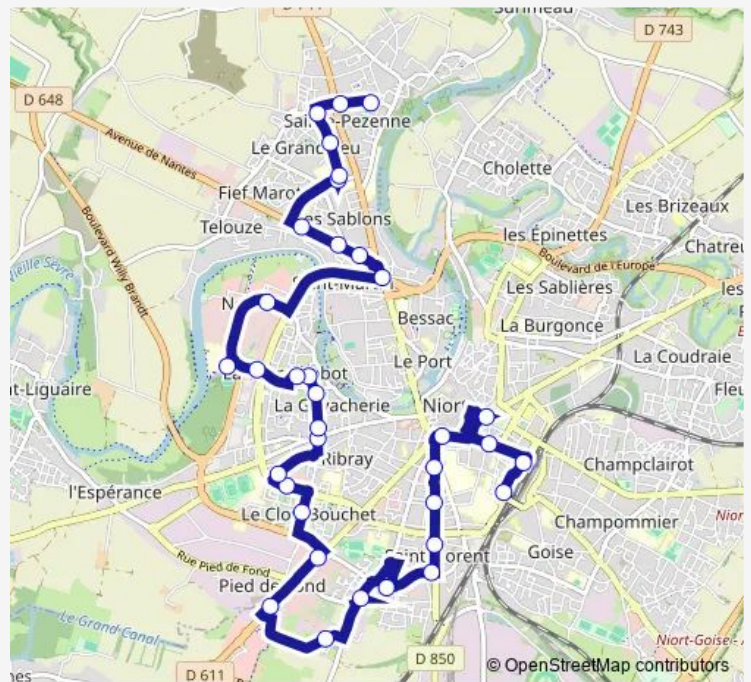

Saturday 07:00-19:25

Sunday 14:00-18:00

Route info

Direction: Hopital

Stops: 35

Trip Duration: 0 hour 51 min

MAX Linder

Allende

Pôle Universitaire

Pythagore

Villon

Recouvrance

Verrerie

ST Hubert

Thomas Jean Main

Gymnase

Hopital

Gare SnCF

Roulage

Breche

Saint Jean

Jean Jaurès

Bersat

Saint Florent