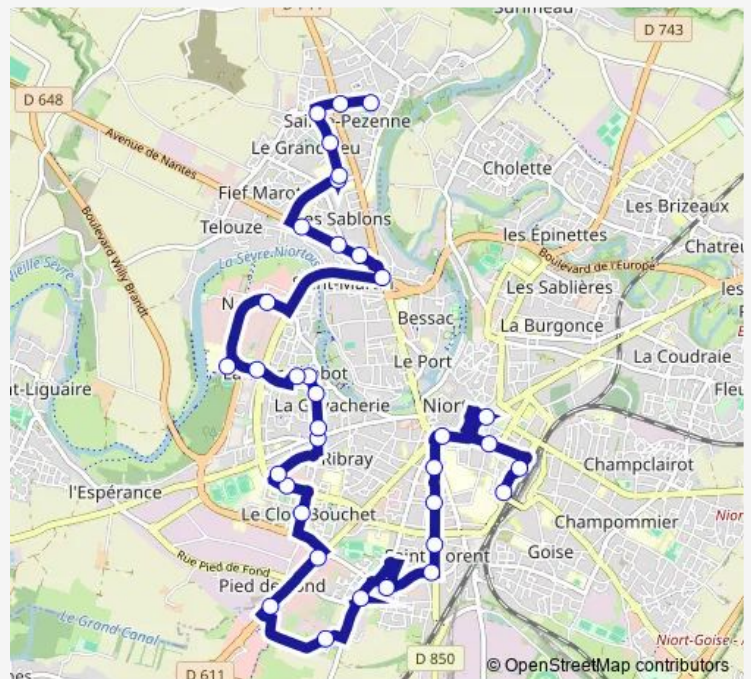

Bus 7 Niort Hôpital - Niort Sainte-Pezenne

[Go to website](#)

Direction

Hopital — STE Pezenne

35 stops

[Open route schedule](#)

- Hopital
- Gare SnCF
- Roulage
- Breche
- Saint Jean
- Jean Jaurès
- Bersat
- Saint Florent
- Jean Moulin
- Broche
- Saintonge
- France Travail
- Pied DE Fond
- Henri Sellier
- Siegfried
- Pôle Atlantique
- Main
- Mouganderie
- Gavacherie
- Cartier
- Melies

Route schedule

Hopital — STE Pezenne

Monday	08:03-20:00
Tuesday	08:03-20:00
Wednesday	08:03-20:00
Thursday	08:03-20:00
Friday	08:03-20:00
Saturday	07:00-19:25
Sunday	—

Route info

Direction: Hopital

Stops: 35

Trip Duration: 0 hour 47 min

7 — Niort Hôpital - Niort Sainte-Pezenne

MAX Linder

Allende

Pôle Universitaire

Pythagore

Villon

Recouvrance

Tuesday 06:38-18:13

Wednesday 06:38-18:13

Thursday 06:38-18:13

Friday 06:38-18:13

Saturday —

Sunday —

Route info

Direction: Hopital