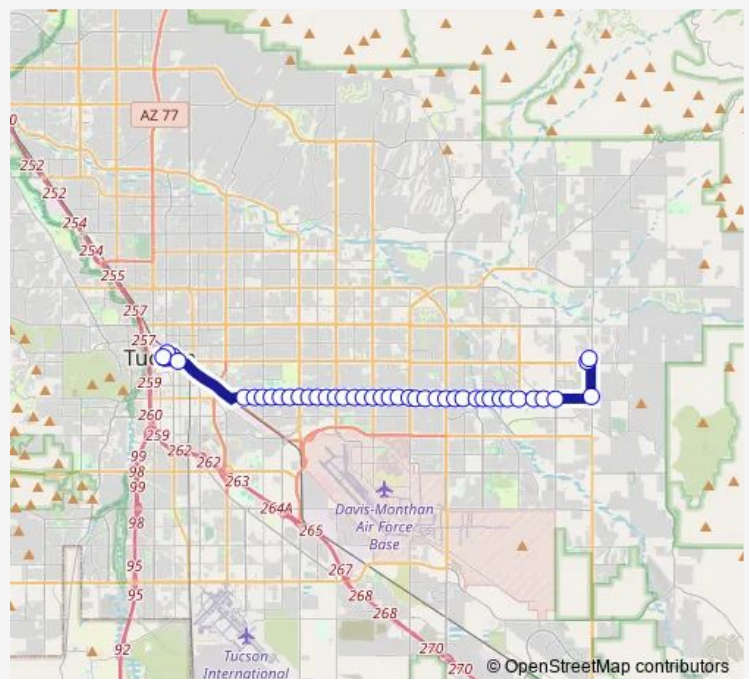

22nd St/Wilmot (Nw)

22nd St/Alamo (Nw)

22nd St/Colonia (Nw)

Route schedule

Broadway/Houghton Park&Ride — Downtown Ronstadt Center

Monday 05:47-22:47

Tuesday 05:47-22:47

Wednesday 05:47-22:47

Thursday 05:47-22:47

Friday 05:47-22:47

Saturday 06:17-20:17

Sunday 07:17-19:17

Route info

Direction: Broadway/Houghton Park&Ride

Stops: 37

Trip Duration: 0 hour 38 min

7 — 22nd St

22nd St/Van Buren (Ne)

22nd St/Craycroft (Nw)

22nd St/Magnolia (Nw)

22nd St/Mountain View (Nw)

22nd St/Swan (Nw)

22nd St/Belvedere (Nw)

22nd St/Columbus (Nw)

22nd St/Irving (Nw)

22nd St/Alvernon (Nw)

22nd St/Dodge (Nw)

22nd St/Randolph Way (Nw)

22nd St/Lakeshore Ln (Nw)

22nd St/Country Club (Nw)

22nd St/Treat (Nw)

22nd St/Tucson (Nw)