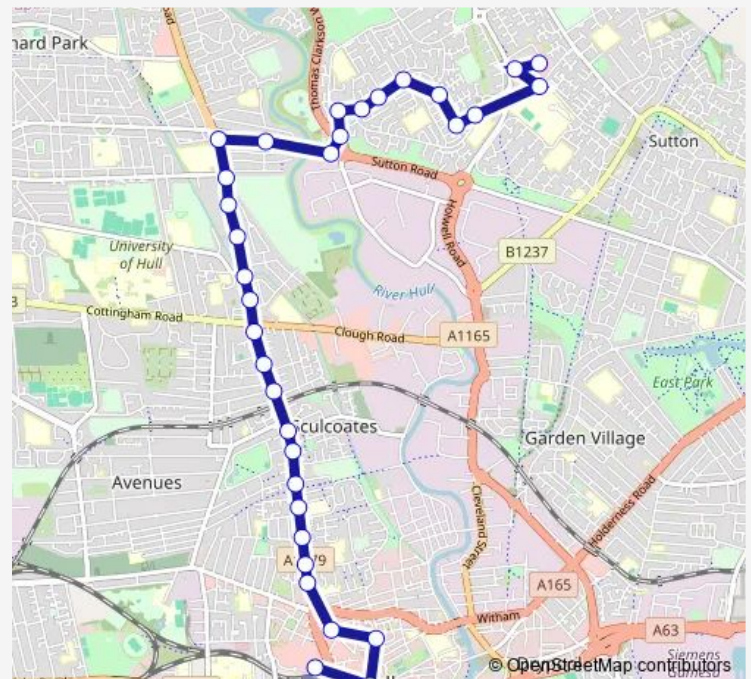

Thursday 05:35-23:30

Friday 05:35-23:30

Saturday 05:55-23:30

Sunday 08:47-22:00

Route info

Direction: Hull Interchange

Stops: 29

Trip Duration: 0 hour 30 min

7 — Hull Interchange - Bransholme Centre

Grizedale

Jendale

Cheltenham Avenue

Deerhurst Grove

Littondale

Purton Grove

Sutton Gardens

Bransholme Centre

**Direction**

Bransholme Centre — Hull Interchange

33 stops

[Open route schedule](#)

Bransholme Centre

The Foredyke

Midmere Avenue

## Route info

Direction: Bransholme Centre

Stops: 33

Trip Duration: 0 hour 29 min

St Hilda Street

Somerscales Street

Harley Street

College Street