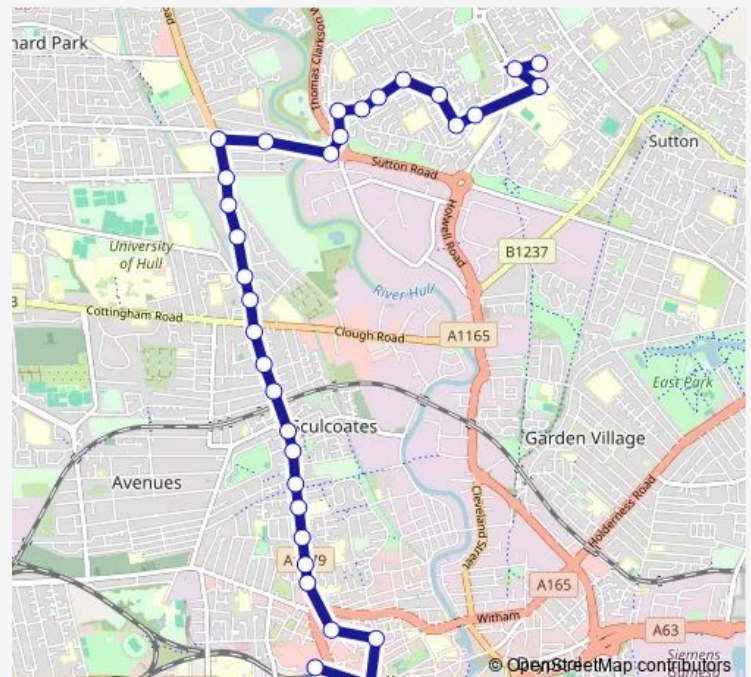

### Route schedule

Hull Interchange — Bransholme Centre

Monday 05:35-23:30

Tuesday 05:35-23:30

Wednesday 05:35-23:30

Thursday 05:35-23:30

Friday 05:35-23:30

Saturday 05:55-23:30

### Route info

Direction: Hull Interchange

Stops: 29

Trip Duration: 0 hour 26 min

7 — Hull Interchange - Bransholme Centre

Grizedale

Jendale

Cheltenham Avenue

Deerhurst Grove

Littondale

Purton Grove

Sutton Gardens

Bransholme Centre

**Direction**

Bransholme Centre — Hull Interchange

33 stops