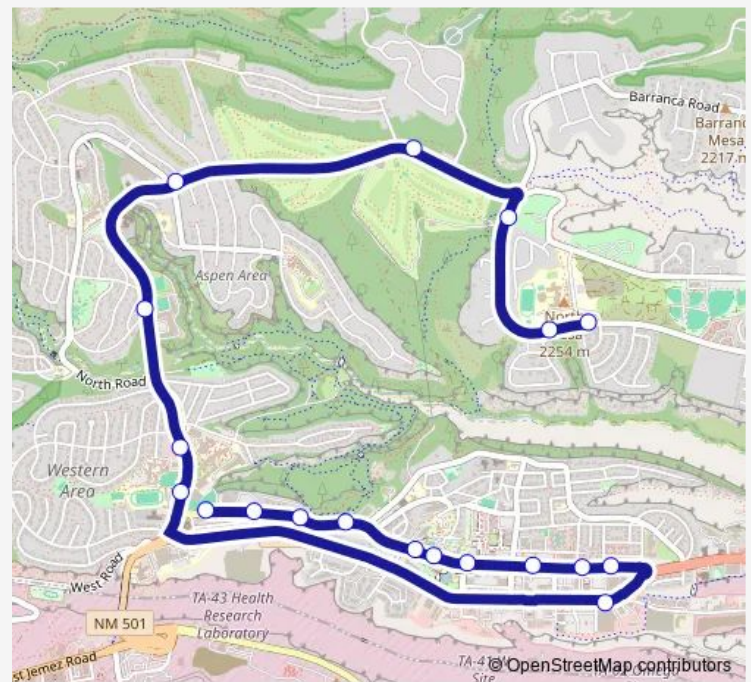

Central Ave & 20th St

Central & Mesa Library

Central Ave & Oppenheimer Dr

Canyon Rd & Aquatic Center

Canyon Rd & Canyon Village Apts

Canyon Rd & Catholic Church

Canyon & Diamond

### Route schedule

San Ildefonso & Hawk Dr — Canyon & Diamond

Monday 15:35

Tuesday 15:35

Wednesday 15:35

Thursday 15:35

Friday 15:35

Saturday —

### Route info

Direction: San Ildefonso & Hawk Dr

Stops: 19

Trip Duration: 0 hour 18 min

7 — North Mesa Express

7 Bus time schedules and route maps are available in an offline PDF at [busmaps.com](https://busmaps.com). Use the [busmaps.com](https://busmaps.com) website to see live bus times, train schedule or subway schedule, and step-by-step directions for all public transit in Los Alamos