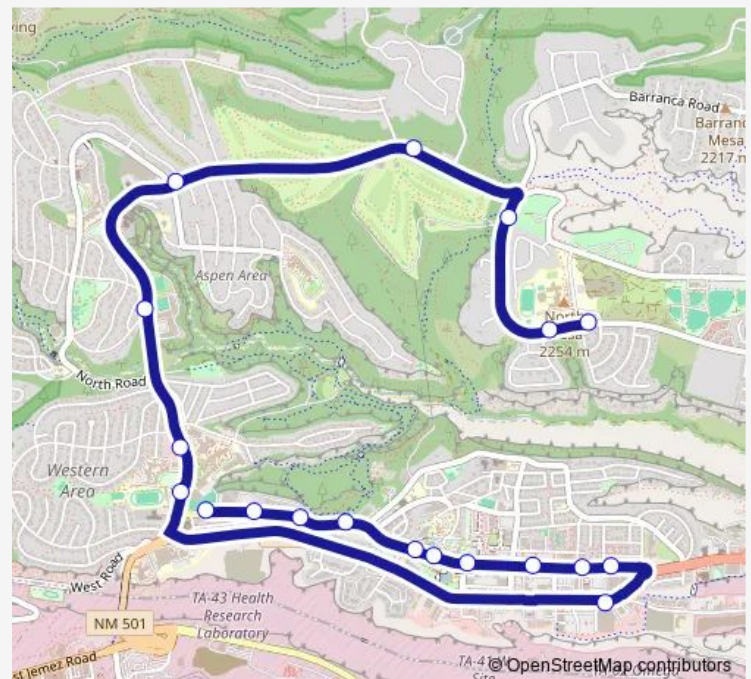

Central Ave & 20th St

Central & Mesa Library

Central Ave & Oppenheimer Dr

Canyon Rd & Aquatic Center

Canyon Rd & Canyon Village Apts

Canyon Rd & Catholic Church

Canyon & Diamond

### Route schedule

San Ildefonso & Hawk Dr — Canyon & Diamond

Monday 15:35

Tuesday 15:35

Wednesday 15:35

Thursday 15:35

Friday 15:35

Saturday —

### Route info

Direction: San Ildefonso & Hawk Dr

Stops: 19

Trip Duration: 0 hour 18 min

7 — North Mesa Express

7 Bus time schedules and route maps are available in an offline PDF at [busmaps.com](https://busmaps.com). Use the [busmaps.com](https://busmaps.com) website to see live bus times, train schedule or subway schedule, and step-by-step directions for all public transit in Los Alamos