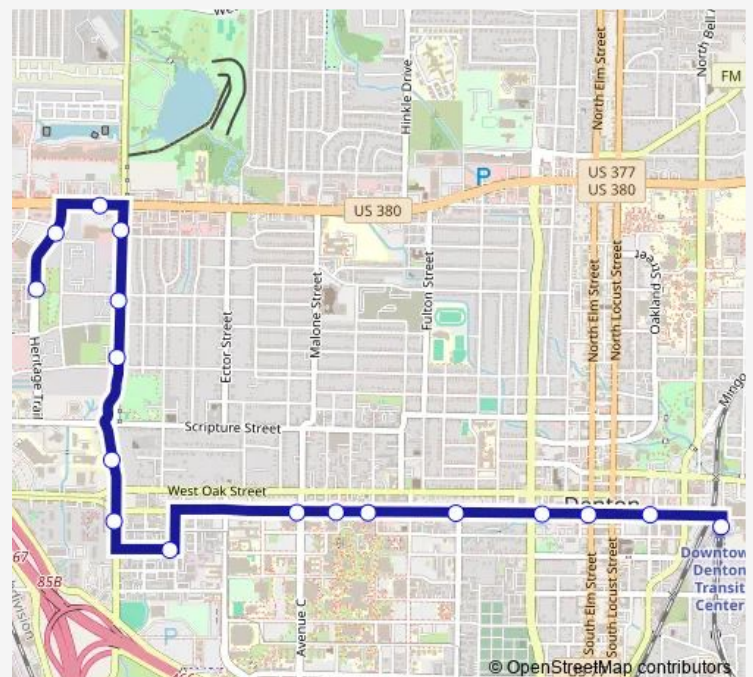

EB Hickory @ Bernard

EB Hickory @ Piner

EB Hickory @ Elm

Nctc Campus

Downtown Denton Transit Center 1

Route schedule

Rayzor Park — Downtown Denton Transit Center 1

Monday	06:59-22:19
Tuesday	06:59-22:19
Wednesday	06:59-22:19
Thursday	06:59-22:19
Friday	06:59-22:19
Saturday	08:45-17:00
Sunday	—

Route info

Direction: Rayzor Park

Stops: 17

Trip Duration: 0 hour 15 min

Direction

Downtown Denton Transit Center 1 — Rayzor Park

16 stops

[Open route schedule](#)

Route schedule

Downtown Denton Transit Center 1 — Rayzor Park

Monday 07:00-22:00

Tuesday 07:00-22:00

Wednesday 07:00-22:00

Thursday 07:00-22:00

Friday 07:00-22:00

Saturday 08:26-16:41

Sunday —

Route info

Direction: Downtown Denton Transit Center 1

Stops: 16

Trip Duration: 0 hour 18 min

7 Bus time schedules and route maps are available in an offline PDF at busmaps.com. Use the busmaps.com website to see live bus times, train schedule or subway schedule, and step-by-step directions for all public transit in Denton