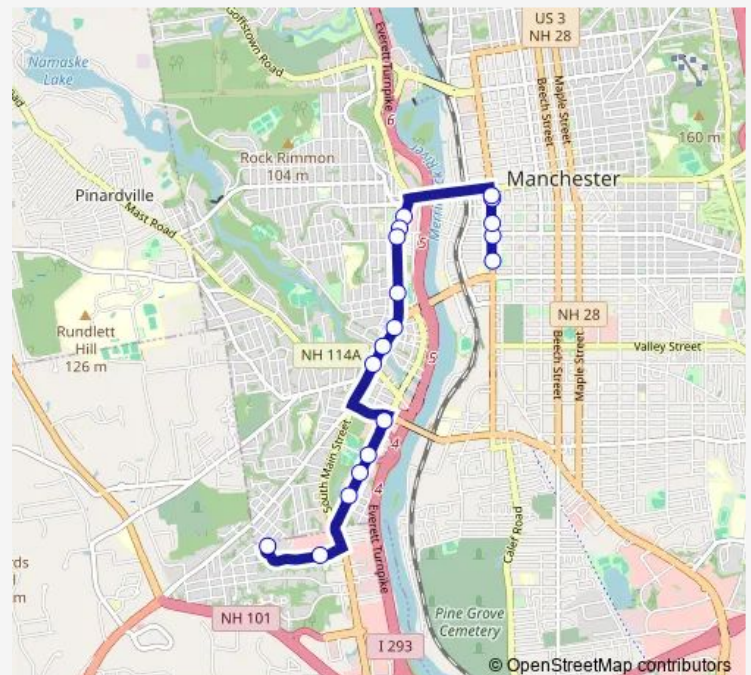

Route schedule

Downtown - Veterans Park — Walmart (Bedford)

Monday 07:00-17:00

Tuesday 07:00-17:00

Wednesday 07:00-17:00

Thursday 07:00-17:00

Friday 07:00-17:00

Saturday 09:45-15:45

Sunday —

Route info

Direction: Downtown - Veterans Park

Stops: 18

Trip Duration: 0 hour 15 min

Direction

Walmart (Bedford) — Downtown/Double Tree Hotel

16 stops

[Open route schedule](#)

Walmart (Bedford)

Colby Court

Second St & Thorp

Second St Manchester Subaru

Second St & Harvell

Woodbury St & Dartmouth

Woodbury St & South Main

Saturday 10:00-16:00

Sunday —

Route info

Direction: Walmart (Bedford)

Stops: 16

Trip Duration: 0 hour 25 min

7 Bus time schedules and route maps are available in an offline PDF at busmaps.com. Use the busmaps.com website to see live bus times, train schedule or subway schedule, and step-by-step directions for all public transit in Manchester