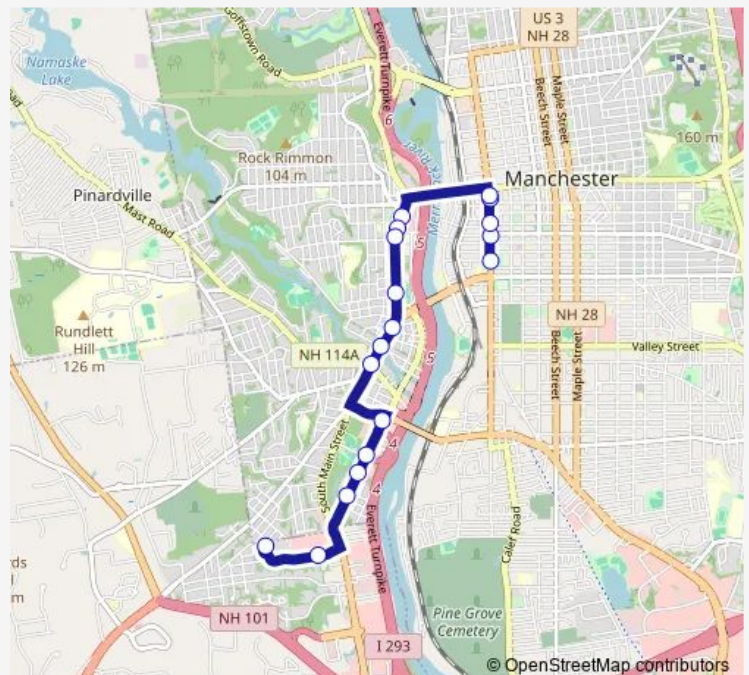

Route schedule

Downtown - Veterans Park — Walmart (Bedford)

Monday 07:00-17:00

Tuesday 07:00-17:00

Wednesday 07:00-17:00

Thursday 07:00-17:00

Friday 07:00-17:00

Saturday 09:45-15:45

Sunday —

Route info

Direction: Downtown - Veterans Park

Stops: 18

Trip Duration: 0 hour 15 min

Direction

Walmart (Bedford) — Downtown/Double Tree Hotel

16 stops

Downtown/Double Tree Hotel

Route schedule

Walmart (Bedford) — Downtown/Double Tree Hotel

Monday 07:15-17:30

Tuesday 07:15-17:30

Wednesday 07:15-17:30

Thursday 07:15-17:30

Friday 07:15-17:30

Saturday 10:00-16:00

Sunday —

Route info

Direction: Walmart (Bedford)

Stops: 16

Trip Duration: 0 hour 25 min

7 Bus time schedules and route maps are available in an offline PDF at busmaps.com. Use the busmaps.com website to see live bus times, train schedule or subway schedule, and step-by-step directions for all public transit in Manchester