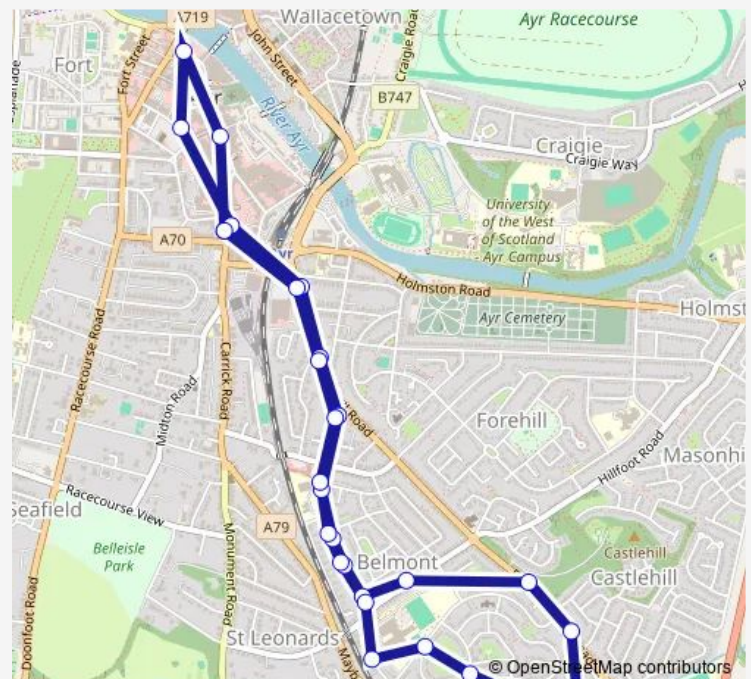

Belmont Drive

Belmont Road

Meadow Park

Forest Way

Peggieshill Road

Dalmellington Road

Burnbank Place

Anderson Crescent

Anderson Crescent

Belmont Road

Belmont Road

Route schedule

Killoch Place — Killoch Place

Monday 06:01-18:25

Tuesday 06:01-18:25

Wednesday 06:01-18:25

Thursday 06:01-18:25

Friday 06:01-18:25

Saturday 06:01-18:25

Sunday —

Route info

Direction: Killoch Place

Stops: 28

Trip Duration: 0 hour 26 min