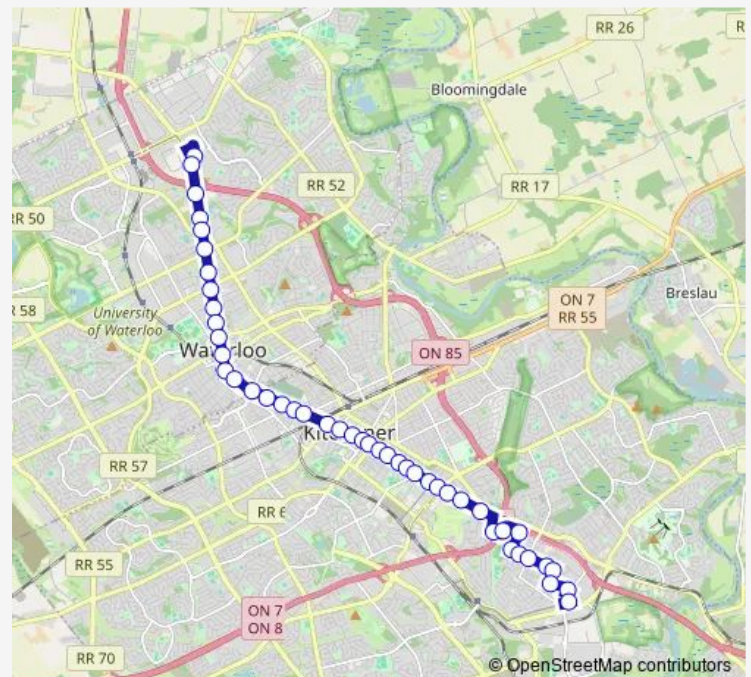

King / Kitchener Market

Frederick Station (King / Frederick)

King / Queen

Route schedule

Fairway Station — Conestoga Station

Monday 05:28-24:00

Tuesday 05:28-24:00

Wednesday 05:28-24:00

Thursday 05:28-24:00

Friday 05:28-24:00

Saturday 05:42-24:00

Sunday 08:00-24:00

Route info

Direction: Fairway Station

Stops: 43

Trip Duration: 0 hour 52 min

Grand River Hospital Station

King / Union

Allen Station

Waterloo Public Square Station

King / Bridgeport Rd.

King / Elgin

King / James

King / University Ave.

Trip Duration: 0 hour 40 min

King / Kitchener Market

King / Cameron

King / Pandora

King / Stirling

King / Borden

King / Ottawa

King / Sydney