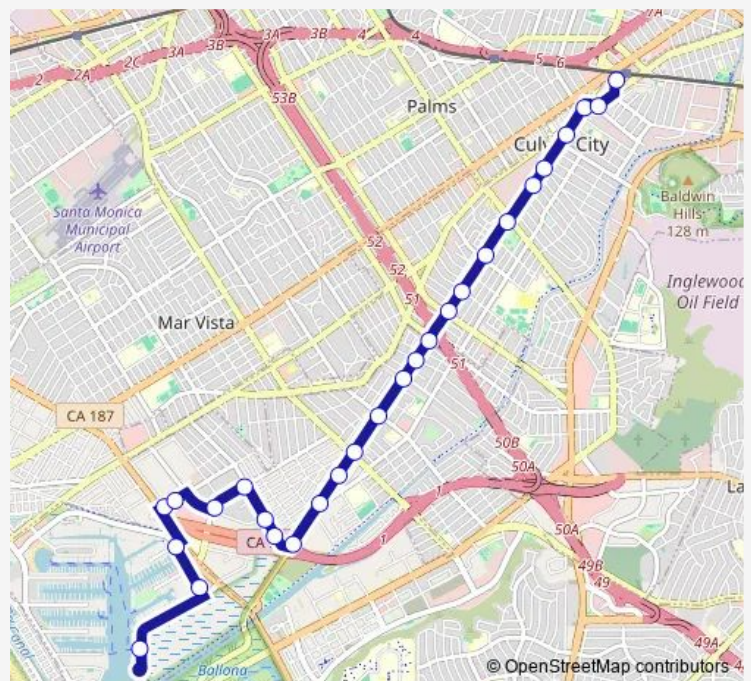

Culver Blvd/12500 Culver Blvd

Culver Blvd/Centinela Ave

Culver Blvd/Inglewood Blvd

Culver Blvd/Slauson Ave

Culver Blvd/Berryman Ave

Culver Blvd/Sawtelle Blvd

Culver Blvd/Sepulveda Blvd

Culver Blvd/Harter Ave

Culver Blvd/Elenda St

Culver Blvd/Overland Ave

Route schedule

Fiji Wy/Ent to Fishermans Village — Robertson Transit Hub

Monday	06:18-17:55
Tuesday	06:18-17:55
Wednesday	06:18-17:55
Thursday	06:18-17:55
Friday	06:18-17:55
Saturday	—
Sunday	—

Route info

Direction: Fiji Wy/Ent to Fishermans Village

Stops: 27

Trip Duration: 0 hour 31 min

7 — Culver Boulevard

Culver Blvd/Vinton Ave

Culver Blvd/Jackson Ave

Culver Blvd/Lafayette Pl

Culver Blvd/Main St

Washington Blvd/Ince Blvd

Robertson Transit Hub

Direction

Robertson Transit Hub — Fiji Wy/Ent to Fishermans Village

31 stops

[Open route schedule](#)

Robertson Transit Hub